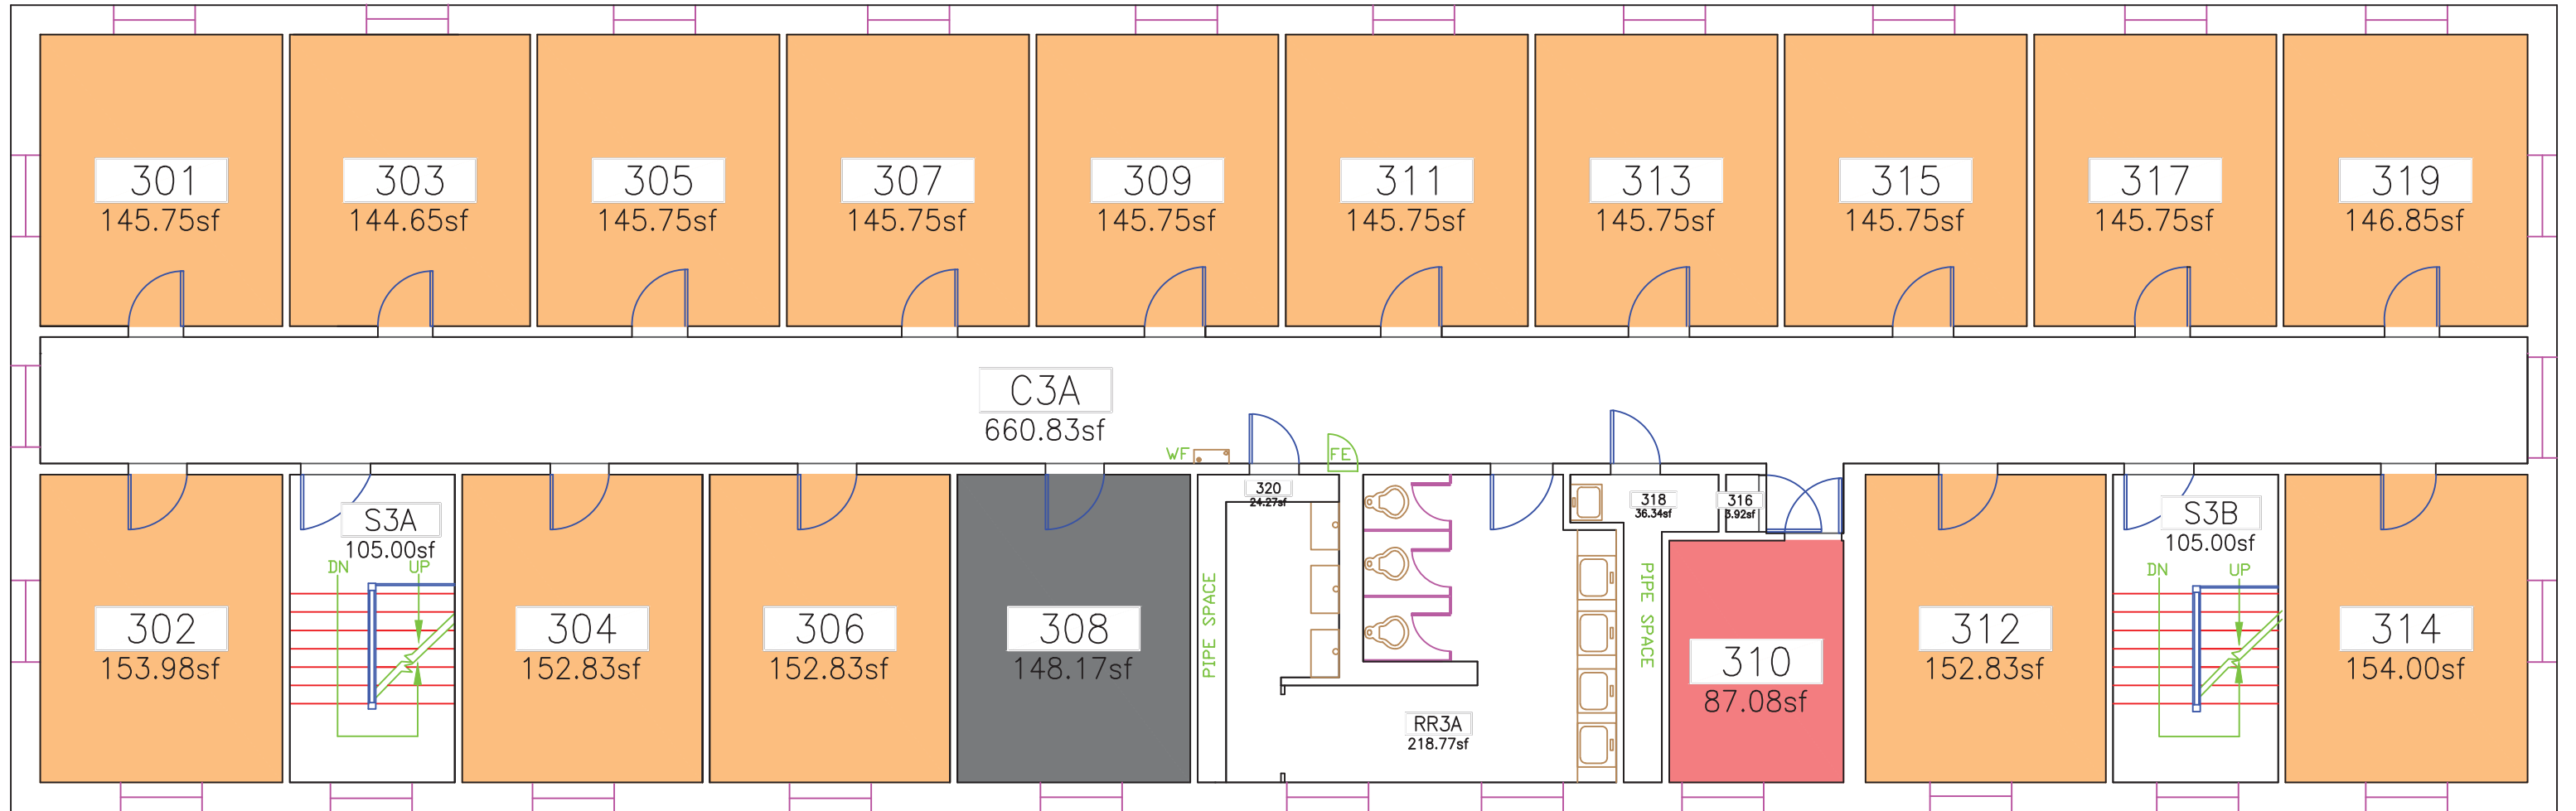

University of Connecticut Elizabeth Hicks Hall Dormitory - Ground Floor

ROOM TYPE			
		AREA	QTY
	Double Occupancy (2)	1,081.49	7
	Quadruple Occupancy (4)	273.00	1
	Single Occupancy (1)	100.17	1
	TOTAL:	1,454.66	9
	GROSS:	4,241.11	

02/18/16
D.Cunningham

University of Connecticut Elizabeth Hicks Hall Dormitory - First Floor

ROOM TYPE		
	AREA	QTY
 Double Occupancy (2)	1,574.82	11
 Quadruple Occupancy (4)	339.92	1
 Resident Assistant (1)	148.17	1
 Single Occupancy (1)	191.98	2
TOTAL:	2,254.89	15
GROSS:	4,241.11	

8/22/08

University of Connecticut Elizabeth Hicks Hall Dormitory - Second Floor

ROOM TYPE			
		AREA	QTY
	Double Occupancy (2)	1,950.90	13
	Quadruple Occupancy (4)	286.88	1
	Resident Assistant (1)	148.17	1
	Single Occupancy (1)	87.08	1
TOTAL:		2,473.03	16
GROSS:		4,241.11	

9/02/08

ROOM TYPE			
		AREA	QTY
	Double Occupancy (2)	2,223.97	15
	Resident Assistant (1)	148.17	1
	Single Occupancy (1)	87.08	1
TOTAL:		2,459.22	17
GROSS:		4,241.11	

University of Connecticut Elizabeth Hicks Hall Dormitory - Third Floor