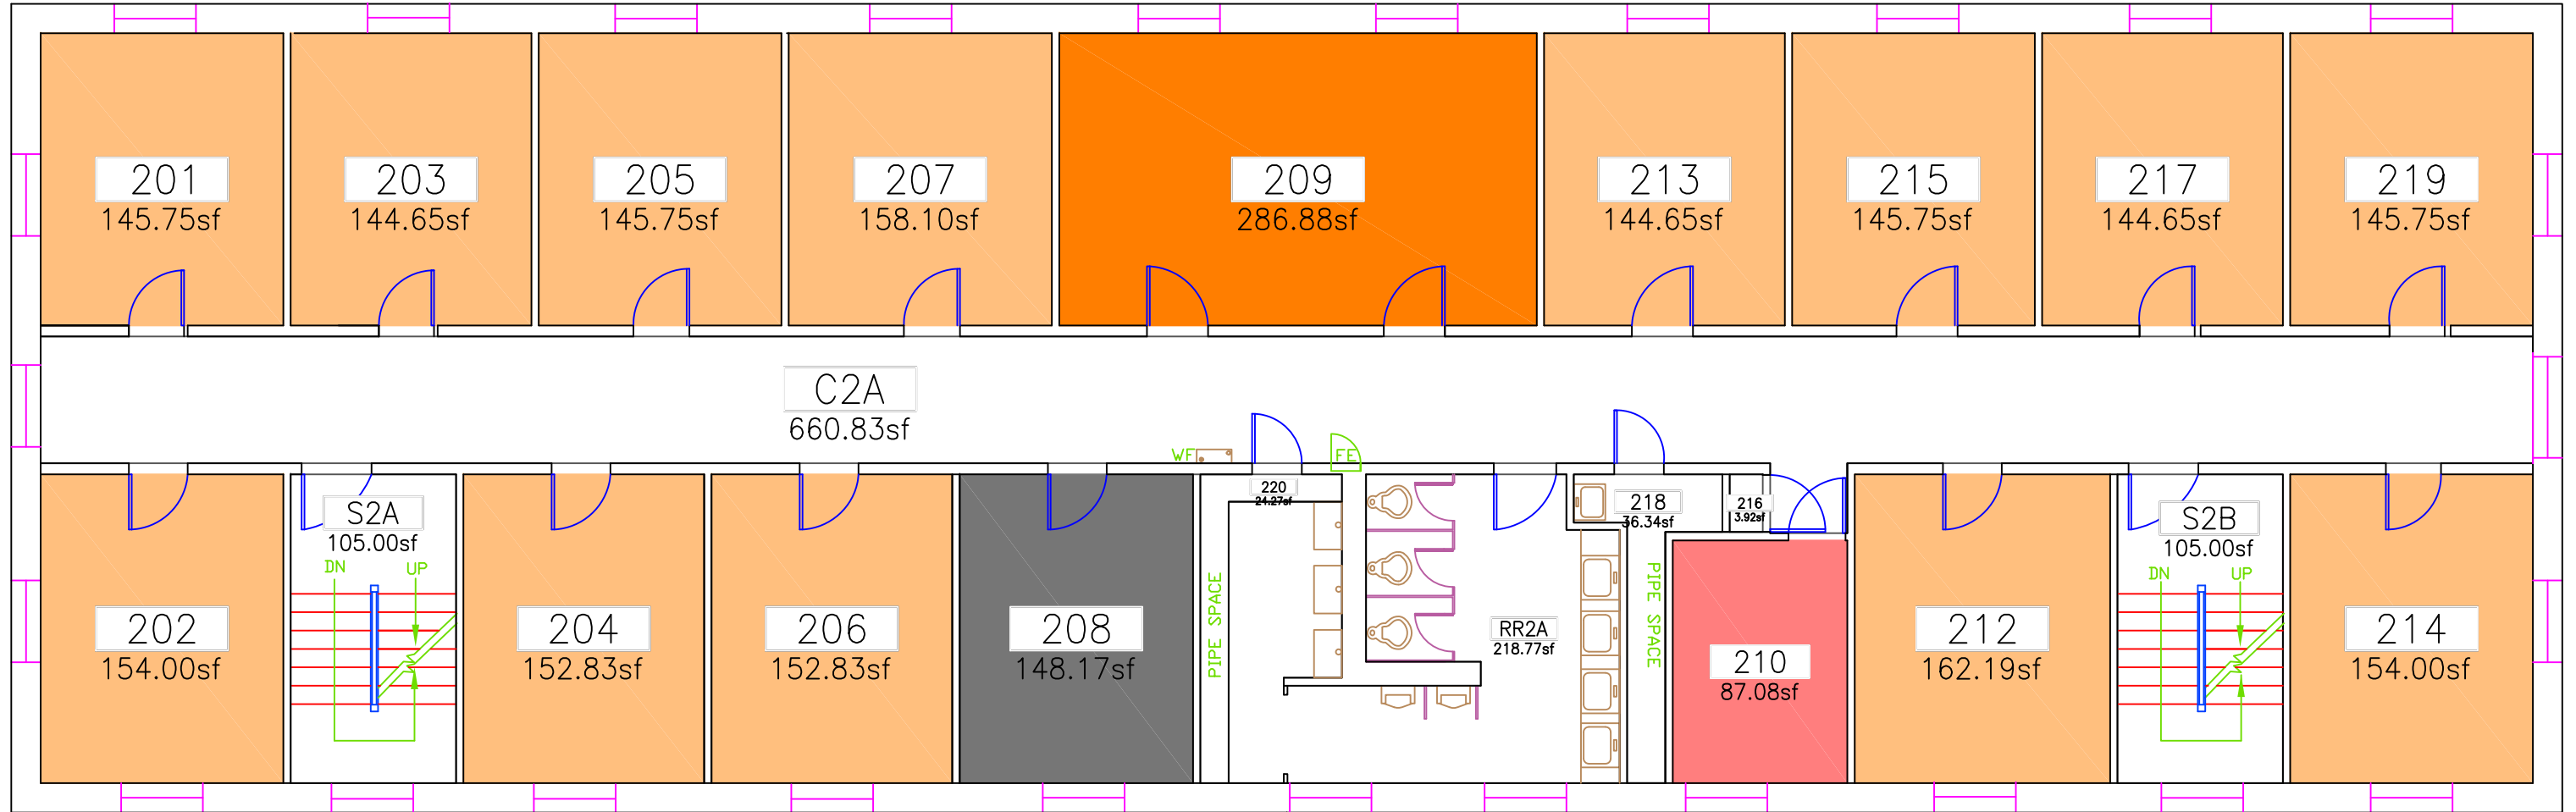

University of Connecticut Elizabeth Hicks Hall Dormitory - Ground Floor

ROOM TYPE			
		AREA	QTY
	Double Occupancy (2)	1,081.49	7
	Quadruple Occupancy (4)	273.00	1
	Single Occupancy (1)	100.17	1
	TOTAL:	1,454.66	9
	GROSS:	4,241.11	

02/18/16
D.Cunningham

University of Connecticut Elizabeth Hicks Hall Dormitory - First Floor

ROOM TYPE		
	AREA	QTY
 Double Occupancy (2)	1,574.82	11
 Quadruple Occupancy (4)	339.92	1
 Resident Assistant (1)	148.17	1
 Single Occupancy (1)	191.98	2
TOTAL:	2,254.89	15
GROSS:	4,241.11	

8/22/08

University of Connecticut Elizabeth Hicks Hall Dormitory - Second Floor

ROOM TYPE			
		AREA	QTY
	Double Occupancy (2)	1,950.90	13
	Quadruple Occupancy (4)	286.88	1
	Resident Assistant (1)	148.17	1
	Single Occupancy (1)	87.08	1
TOTAL:		2,473.03	16
GROSS:		4,241.11	

9/02/08

ROOM TYPE			
		AREA	QTY
	Double Occupancy (2)	2,223.97	15
	Resident Assistant (1)	148.17	1
	Single Occupancy (1)	87.08	1
TOTAL:		2,459.22	17
GROSS:		4,241.11	

University of Connecticut Elizabeth Hicks Hall Dormitory - Third Floor