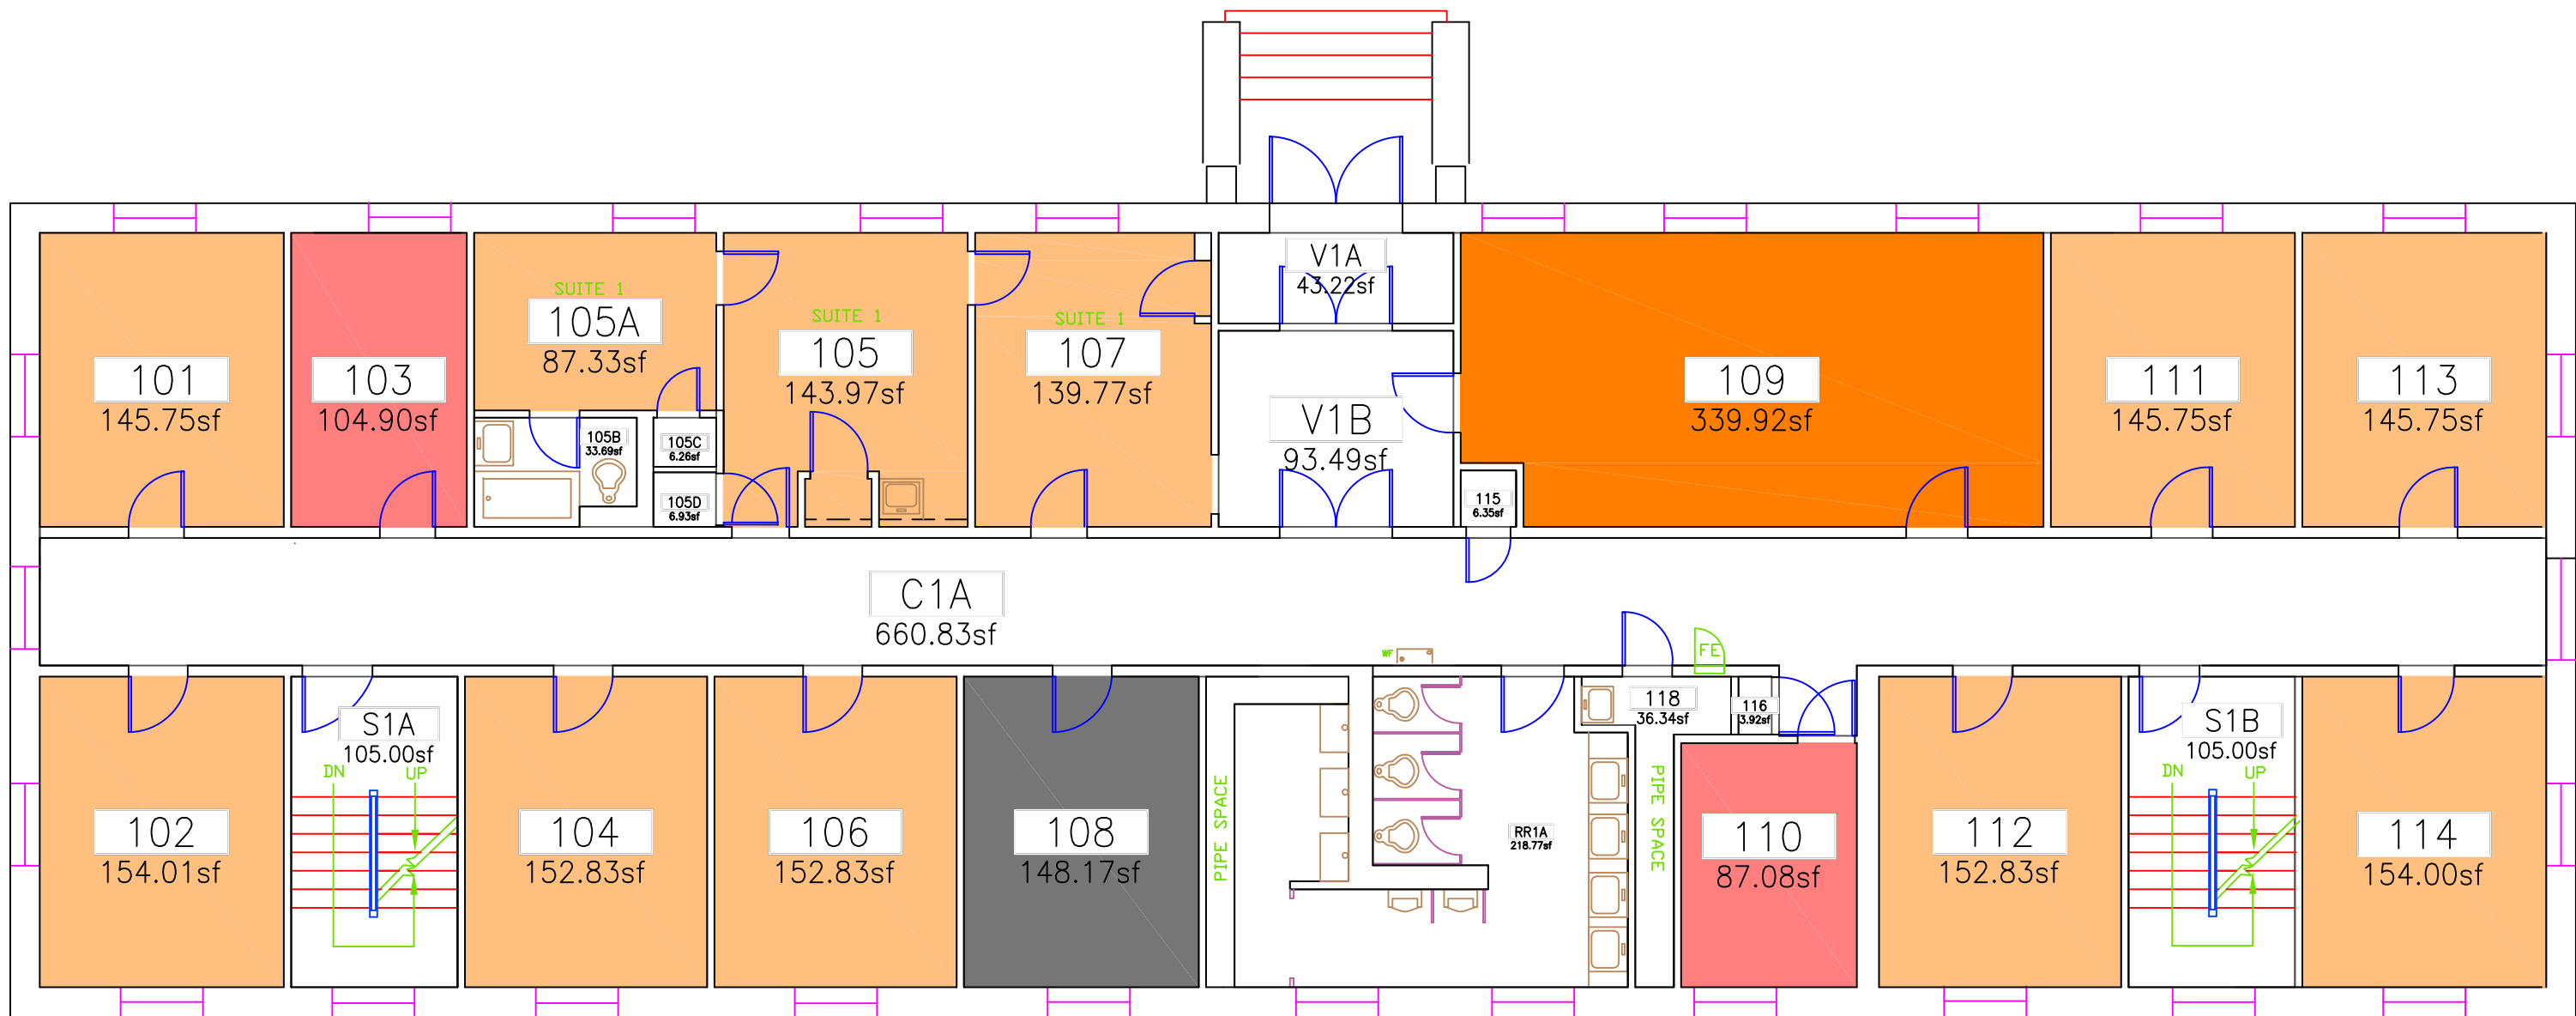

University of Connecticut Elizabeth Hicks Hall Dormitory - Ground Floor

ROOM TYPE			
		AREA	QTY
	Double Occupancy (2)	1,081.49	7
	Quadruple Occupancy (4)	273.00	1
	Single Occupancy (1)	100.17	1
	TOTAL:	1,454.66	9
	GROSS:	4,241.11	

02/18/16
D.Cunningham

University of Connecticut Elizabeth Hicks Hall Dormitory - First Floor

ROOM TYPE		
	AREA	QTY
 Double Occupancy (2)	1,574.82	11
 Quadruple Occupancy (4)	339.92	1
 Resident Assistant (1)	148.17	1
 Single Occupancy (1)	191.98	2
TOTAL:	2,254.89	15
GROSS:	4,241.11	

8/22/08

University of Connecticut Elizabeth Hicks Hall Dormitory - Second Floor

ROOM TYPE			
		AREA	QTY
	Double Occupancy (2)	1,950.90	13
	Quadruple Occupancy (4)	286.88	1
	Resident Assistant (1)	148.17	1
	Single Occupancy (1)	87.08	1
TOTAL:		2,473.03	16
GROSS:		4,241.11	

9/02/08

ROOM TYPE			
		AREA	QTY
	Double Occupancy (2)	2,223.97	15
	Resident Assistant (1)	148.17	1
	Single Occupancy (1)	87.08	1
TOTAL:		2,459.22	17
GROSS:		4,241.11	

University of Connecticut Elizabeth Hicks Hall Dormitory - Third Floor