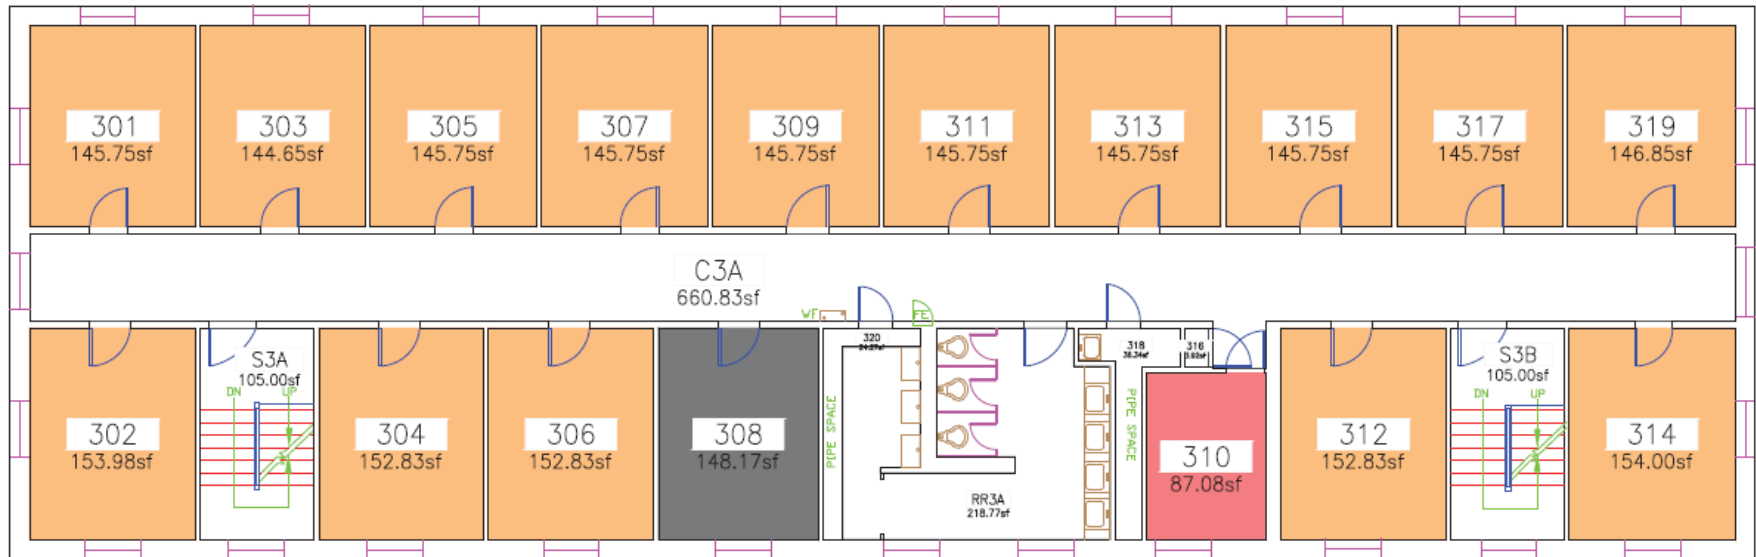

03-15-16  
D.Cunningham

0176 UConn Elizabeth Hicks Hall - G

ROOM TYPE		
	AREA	QTY
Double Occupancy (2)	1,081.49	7
Single Occupancy (1)	100.17	1
<b>TOTAL:</b>	<b>1,181.66</b>	<b>8</b>
<b>GROSS:</b>	<b>4,241.11</b>	

### University of Connecticut Elizabeth Hicks Hall Dormitory - First Floor

ROOM TYPE		
	AREA	QTY
Double Occupancy (2)	1,574.82	11
Quadruple Occupancy (4)	339.92	1
Resident Assistant (1)	148.17	1
Single Occupancy (1)	191.98	2
TOTAL:	2,254.89	15
GROSS:	4,241.11	

0176 Uconn Elizabeth Hicks Hall - 02

ROOM TYPE			
		AREA	QTY
	Double Occupancy (2)	1,950.90	13
	Resident Assistant (1)	148.17	1
	Single Occupancy (1)	87.08	1
<b>TOTAL:</b>		2,186.15	15
<b>GROSS:</b>		4,241.11	

03-15-16  
D.Cunningham

9/02/08

ROOM TYPE		
	AREA	QTY
Double Occupancy (2)	2,223.97	15
Resident Assistant (1)	148.17	1
Single Occupancy (1)	87.08	1
TOTAL:	2,459.22	17
GROSS:	4,241.11	

University of Connecticut Elizabeth Hicks Hall Dormitory - Third Floor