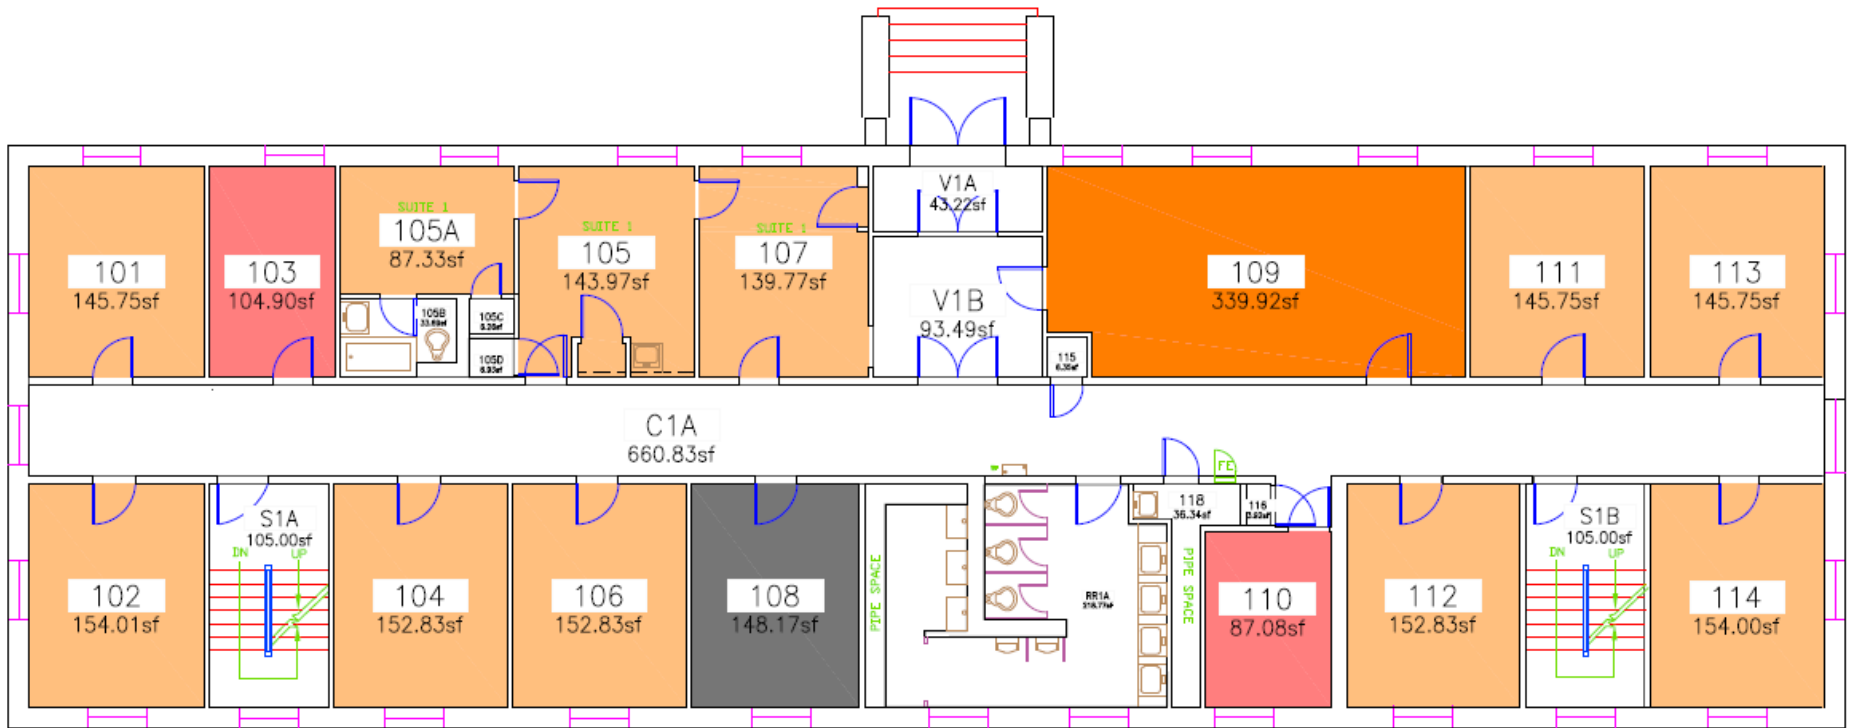

03-15-16  
D.Cunningham

0176 UConn Elizabeth Hicks Hall - G

ROOM TYPE		
	AREA	QTY
Double Occupancy (2)	1,081.49	7
Single Occupancy (1)	100.17	1
<b>TOTAL:</b>	<b>1,181.66</b>	<b>8</b>
<b>GROSS:</b>	<b>4,241.11</b>	

### University of Connecticut Elizabeth Hicks Hall Dormitory - First Floor

ROOM TYPE		
	AREA	QTY
Double Occupancy (2)	1,574.82	11
Quadruple Occupancy (4)	339.92	1
Resident Assistant (1)	148.17	1
Single Occupancy (1)	191.98	2
TOTAL:	2,254.89	15
GROSS:	4,241.11	

0176 Uconn Elizabeth Hicks Hall - 02

ROOM TYPE			
		AREA	QTY
	Double Occupancy (2)	1,950.90	13
	Resident Assistant (1)	148.17	1
	Single Occupancy (1)	87.08	1
<b>TOTAL:</b>		2,186.15	15
<b>GROSS:</b>		4,241.11	

03-15-16  
D.Cunningham

9/02/08

ROOM TYPE		
	AREA	QTY
Double Occupancy (2)	2,223.97	15
Resident Assistant (1)	148.17	1
Single Occupancy (1)	87.08	1
TOTAL:	2,459.22	17
GROSS:	4,241.11	

University of Connecticut Elizabeth Hicks Hall Dormitory - Third Floor