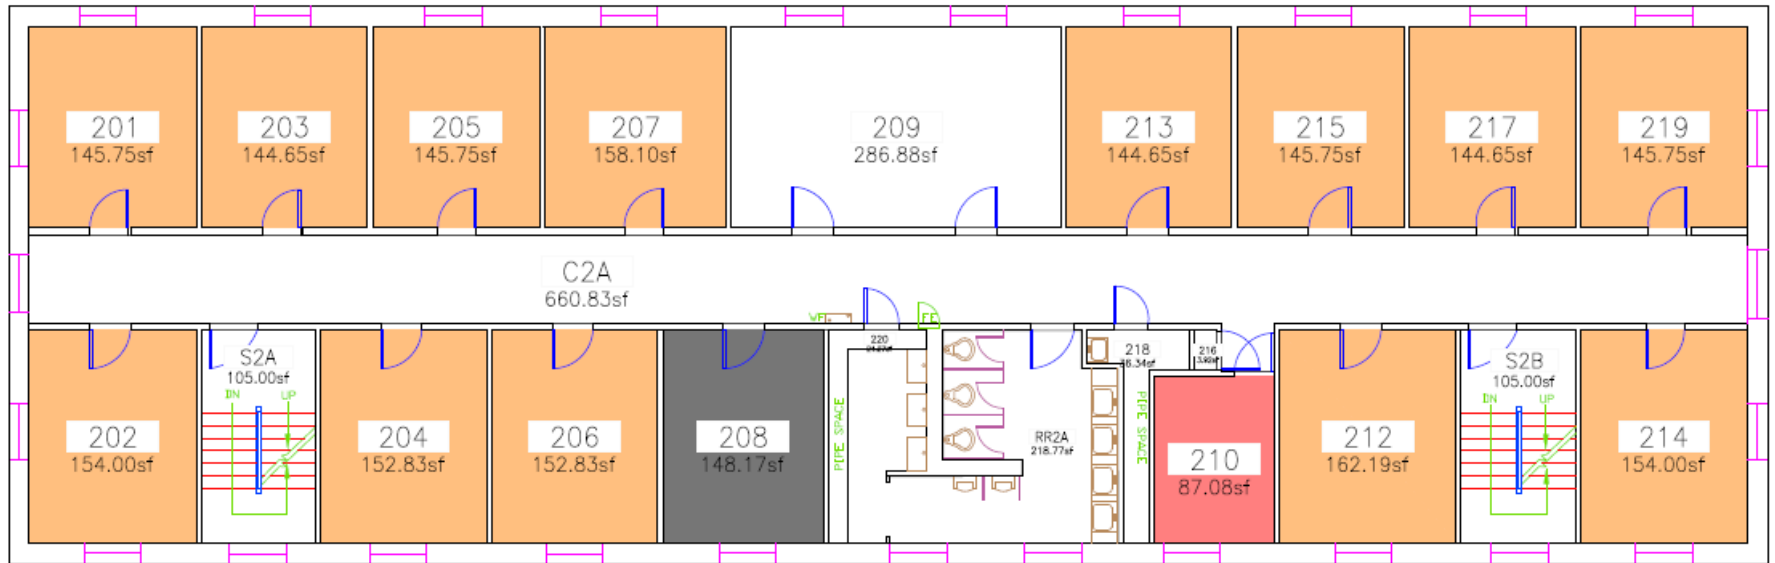

03-15-16  
D.Cunningham

0176 UConn Elizabeth Hicks Hall - G

ROOM TYPE		
	AREA	QTY
Double Occupancy (2)	1,081.49	7
Single Occupancy (1)	100.17	1
<b>TOTAL:</b>	<b>1,181.66</b>	<b>8</b>
<b>GROSS:</b>	<b>4,241.11</b>	

### University of Connecticut Elizabeth Hicks Hall Dormitory - First Floor

ROOM TYPE		
	AREA	QTY
Double Occupancy (2)	1,574.82	11
Quadruple Occupancy (4)	339.92	1
Resident Assistant (1)	148.17	1
Single Occupancy (1)	191.98	2
TOTAL:	2,254.89	15
GROSS:	4,241.11	

0176 Uconn Elizabeth Hicks Hall - 02

ROOM TYPE			
		AREA	QTY
	Double Occupancy (2)	1,950.90	13
	Resident Assistant (1)	148.17	1
	Single Occupancy (1)	87.08	1
<b>TOTAL:</b>		2,186.15	15
<b>GROSS:</b>		4,241.11	

03-15-16  
D.Cunningham

9/02/08

ROOM TYPE		
	AREA	QTY
Double Occupancy (2)	2,223.97	15
Resident Assistant (1)	148.17	1
Single Occupancy (1)	87.08	1
TOTAL:	2,459.22	17
GROSS:	4,241.11	

University of Connecticut Elizabeth Hicks Hall Dormitory - Third Floor