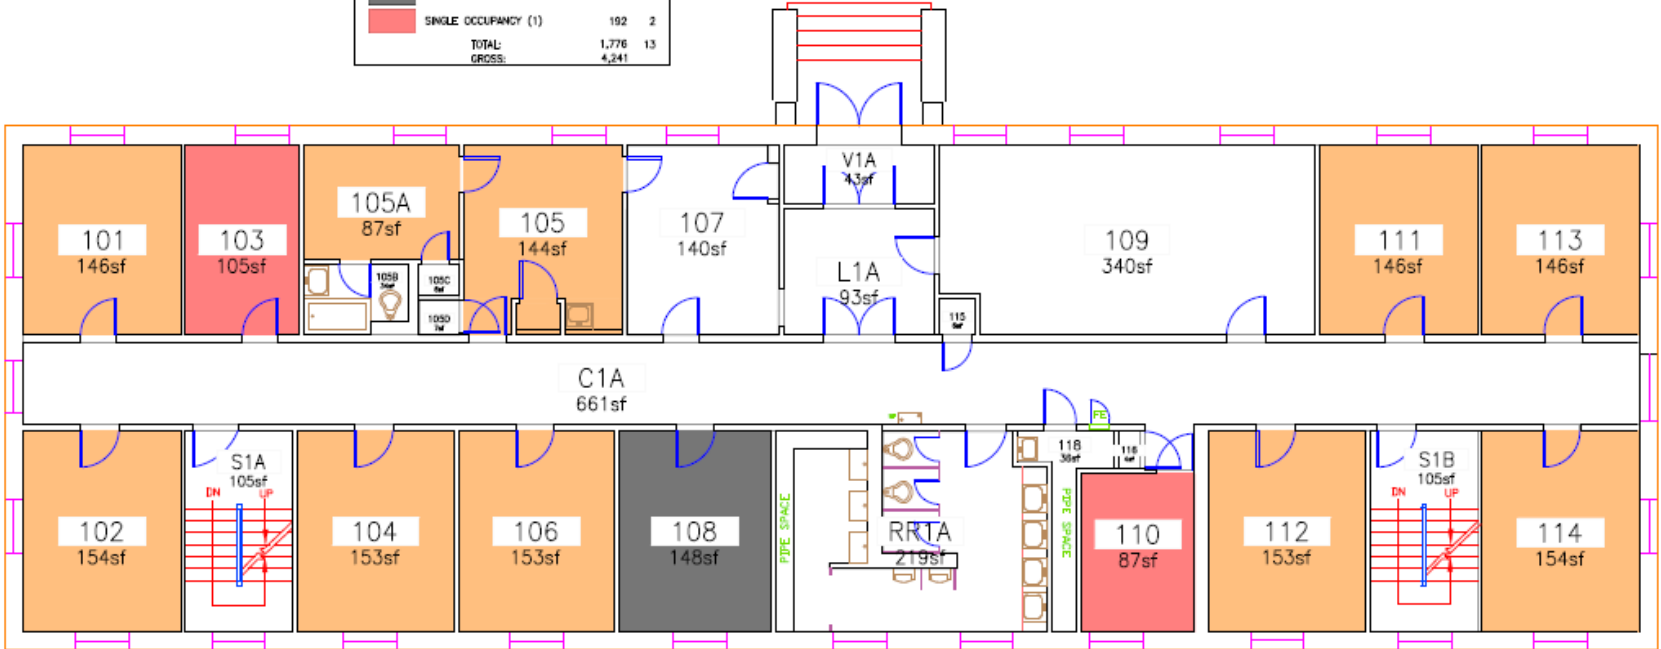

0176 UConn Elizabeth Hicks Hall - G

ROOM TYPE		
	AREA	QTY
Double Occupancy (2)	1,081.49	7
Single Occupancy (1)	100.17	1
<b>TOTAL:</b>	<b>1,181.66</b>	<b>8</b>
<b>GROSS:</b>	<b>4,241.11</b>	

03-15-16  
D.Cunningham

BED TYPE		
	AREA	QTY
DOUBLE OCCUPANCY (2)	1,436	10
RESIDENT ASSISTANT	148	1
SINGLE OCCUPANCY (1)	192	2
TOTAL:	1,776	13
GROSS:	4,241	

0176 UConn Elizabeth Hicks Hall - 01

REVISED: 05/09/17  
 BY: MIRANDA SOMMER

0176 Uconn Elizabeth Hicks Hall - 02

ROOM TYPE			
		AREA	QTY
	Double Occupancy (2)	1,950.90	13
	Resident Assistant (1)	148.17	1
	Single Occupancy (1)	87.08	1
<b>TOTAL:</b>		2,186.15	15
<b>GROSS:</b>		4,241.11	

03-15-16  
D.Cunningham

9/02/08

ROOM TYPE		
	AREA	QTY
Double Occupancy (2)	2,223.97	15
Resident Assistant (1)	148.17	1
Single Occupancy (1)	87.08	1
TOTAL:	2,459.22	17
GROSS:	4,241.11	

University of Connecticut Elizabeth Hicks Hall Dormitory - Third Floor