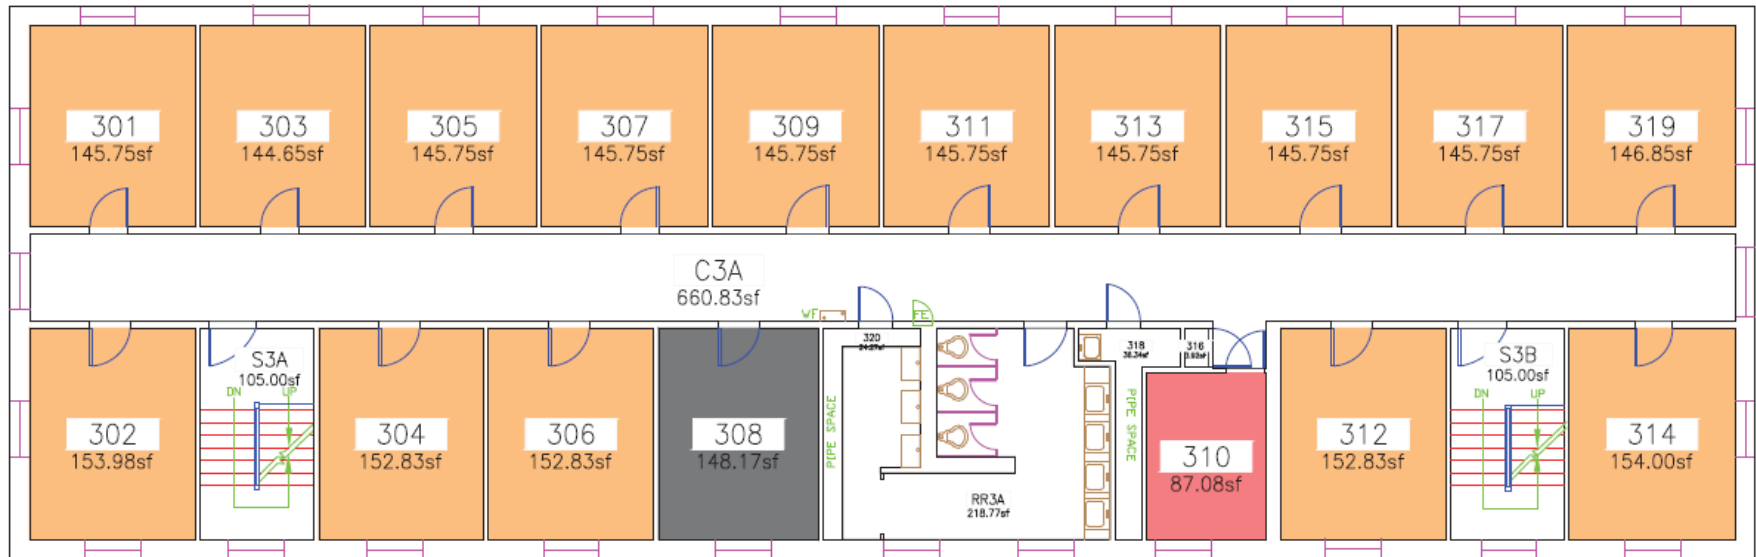

0176 UConn Elizabeth Hicks Hall - G

ROOM TYPE		
	AREA	QTY
Double Occupancy (2)	1,081.49	7
Single Occupancy (1)	100.17	1
<b>TOTAL:</b>	<b>1,181.66</b>	<b>8</b>
<b>GROSS:</b>	<b>4,241.11</b>	

03-15-16  
D.Cunningham

BED TYPE		
	AREA	QTY
DOUBLE OCCUPANCY (2)	1,436	10
RESIDENT ASSISTANT	148	1
SINGLE OCCUPANCY (1)	192	2
TOTAL:	1,776	13
GROSS:	4,241	

0176 UConn Elizabeth Hicks Hall - 01

REVISED: 05/09/17  
 BY: MIRANDA SOMMER

0176 Uconn Elizabeth Hicks Hall - 02

ROOM TYPE			
		AREA	QTY
	Double Occupancy (2)	1,950.90	13
	Resident Assistant (1)	148.17	1
	Single Occupancy (1)	87.08	1
<b>TOTAL:</b>		2,186.15	15
<b>GROSS:</b>		4,241.11	

03-15-16  
D.Cunningham

9/02/08

ROOM TYPE		
	AREA	QTY
Double Occupancy (2)	2,223.97	15
Resident Assistant (1)	148.17	1
Single Occupancy (1)	87.08	1
TOTAL:	2,459.22	17
GROSS:	4,241.11	

University of Connecticut Elizabeth Hicks Hall Dormitory - Third Floor