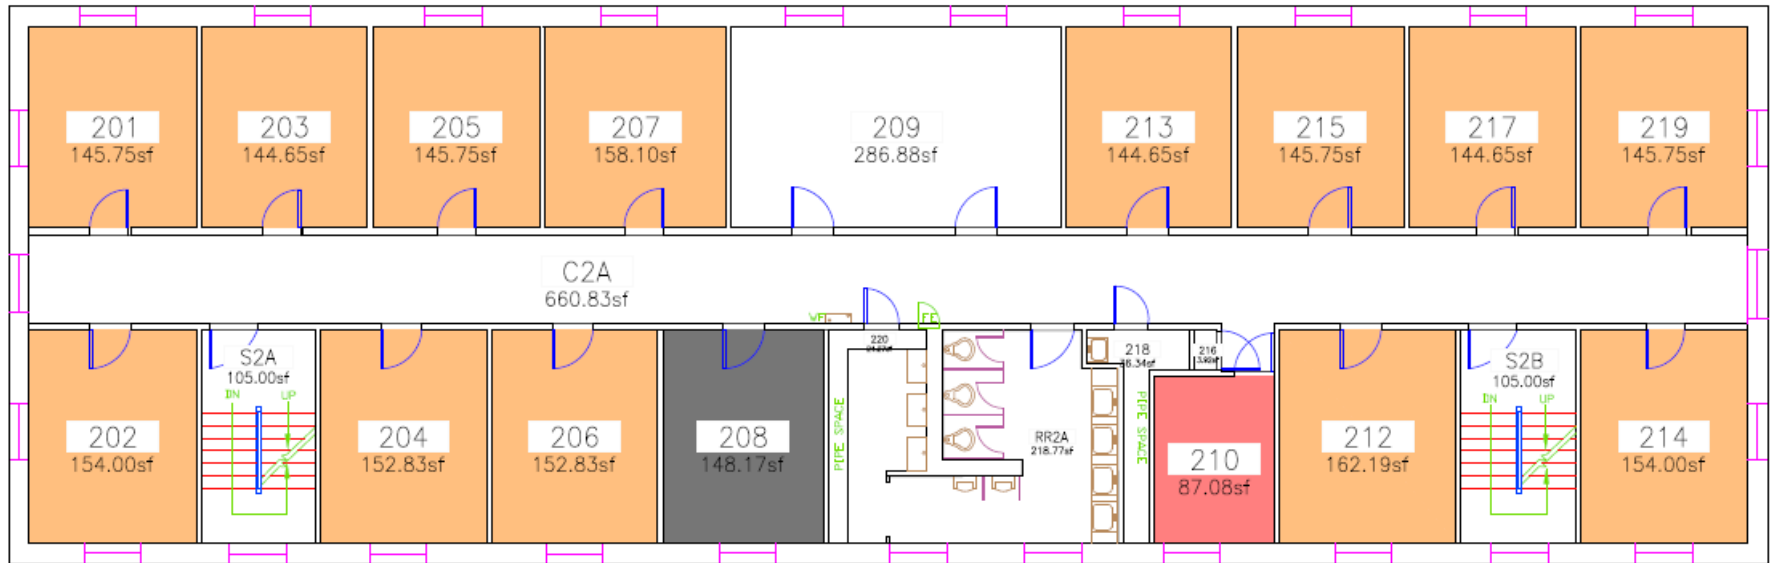

0176 UConn Elizabeth Hicks Hall - G

ROOM TYPE		
	AREA	QTY
Double Occupancy (2)	1,081.49	7
Single Occupancy (1)	100.17	1
<b>TOTAL:</b>	<b>1,181.66</b>	<b>8</b>
<b>GROSS:</b>	<b>4,241.11</b>	

03-15-16  
D.Cunningham

BED TYPE		
	AREA	QTY
DOUBLE OCCUPANCY (2)	1,436	10
RESIDENT ASSISTANT	148	1
SINGLE OCCUPANCY (1)	192	2
TOTAL:	1,776	13
GROSS:	4,241	

0176 UConn Elizabeth Hicks Hall - 01

REVISED: 05/09/17  
 BY: MIRANDA SOMMER

0176 Uconn Elizabeth Hicks Hall - 02

ROOM TYPE			
		AREA	QTY
	Double Occupancy (2)	1,950.90	13
	Resident Assistant (1)	148.17	1
	Single Occupancy (1)	87.08	1
<b>TOTAL:</b>		2,186.15	15
<b>GROSS:</b>		4,241.11	

03-15-16  
D.Cunningham

9/02/08

ROOM TYPE		
	AREA	QTY
Double Occupancy (2)	2,223.97	15
Resident Assistant (1)	148.17	1
Single Occupancy (1)	87.08	1
TOTAL:	2,459.22	17
GROSS:	4,241.11	

University of Connecticut Elizabeth Hicks Hall Dormitory - Third Floor