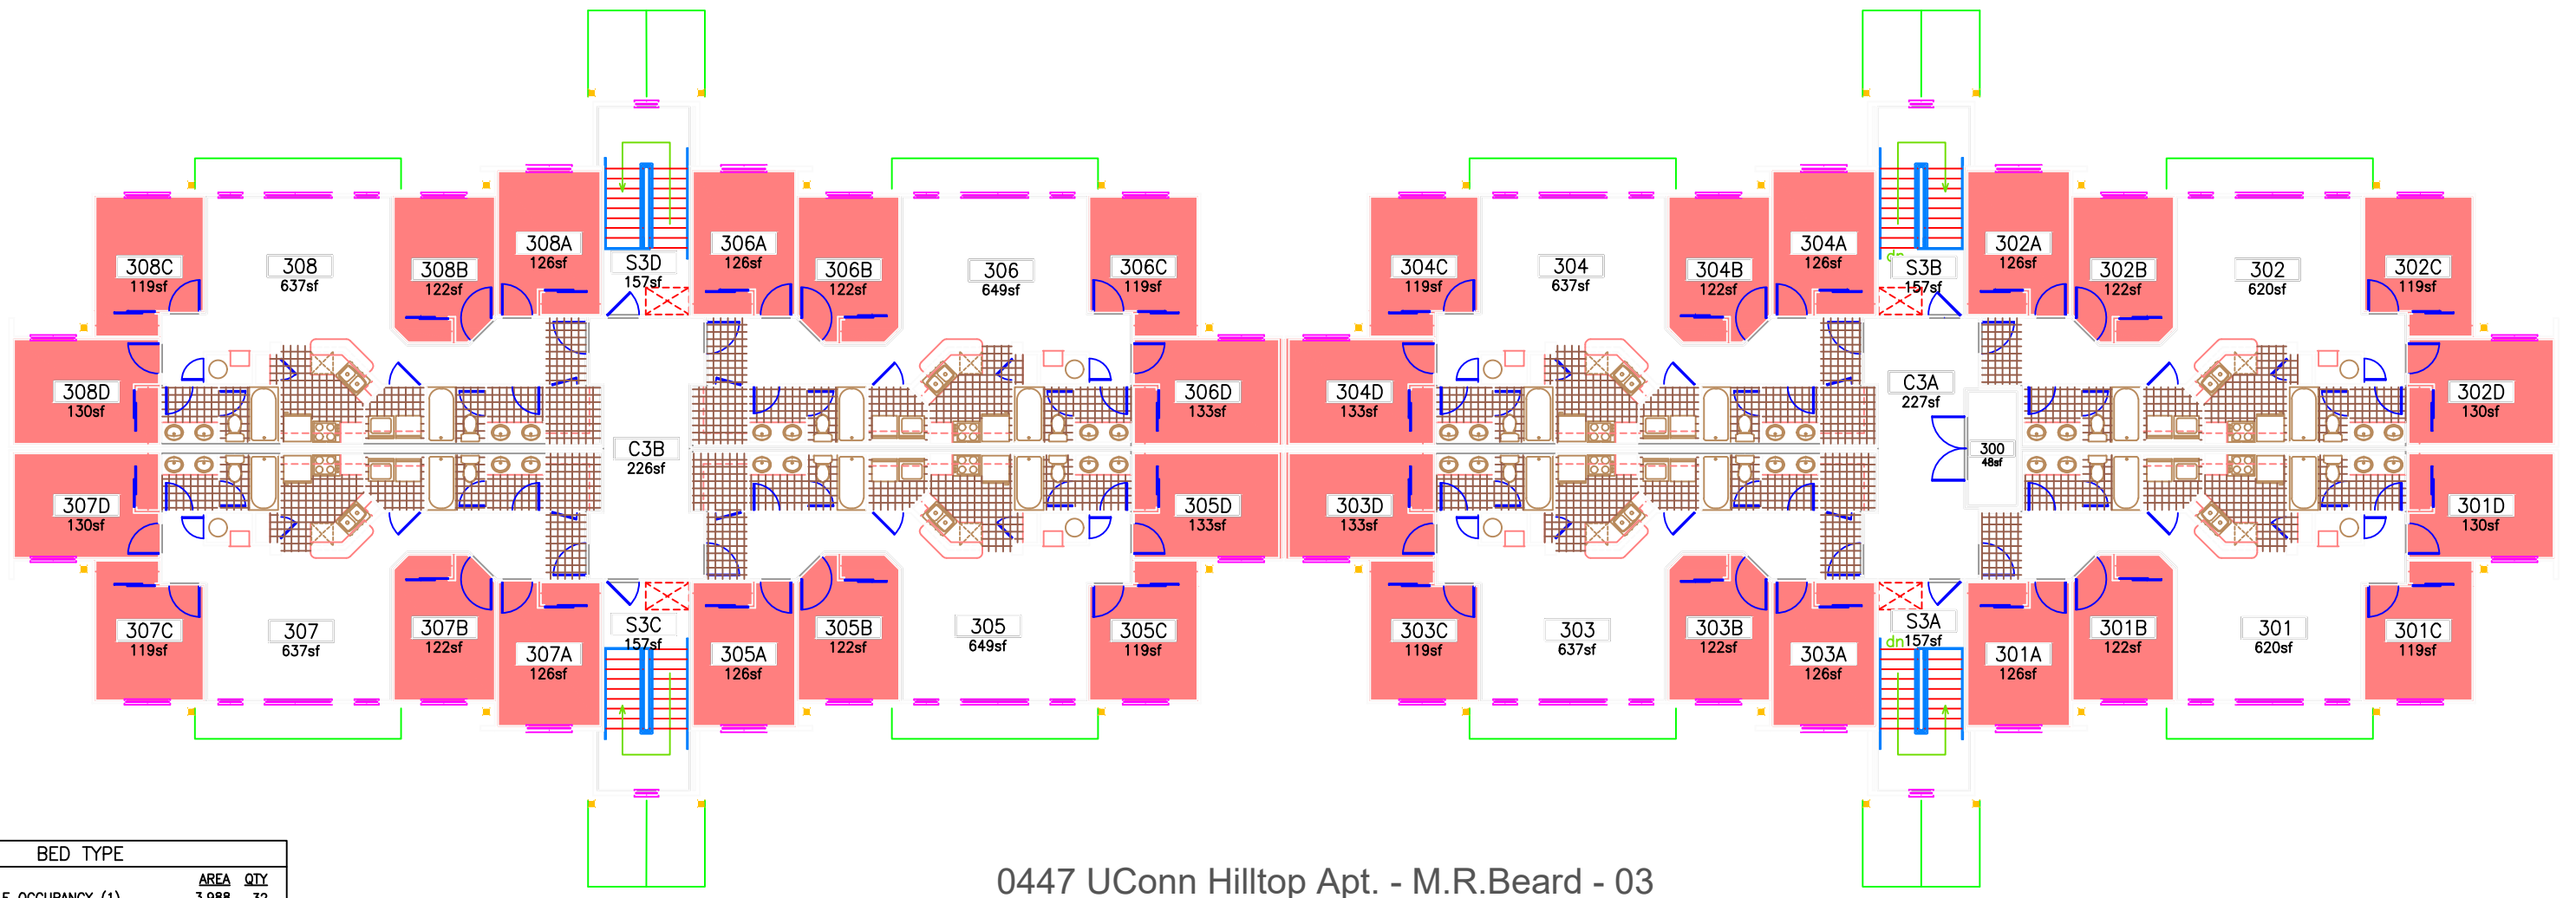

BED TYPE		
	AREA	QTY
<span style="display:inline-block; width:15px; height:10px; background-color:red; border:1px solid black;"></span> SINGLE OCCUPANCY (1)	3,976	32
TOTAL:	3,976	32
GROSS:	11,744	

0447 UConn Hilltop Apt. - M.R.Beard - 01

BED TYPE			
		AREA	QTY
	RESIDENT ASSISTANT	252	2
	SINGLE OCCUPANCY (1)	3,724	30
	TOTAL:	3,976	32
	GROSS:	11,467	

REVISED: 7/25/17  
BY: B. WHOOLEY

0447 UConn Hilltop Apt. – M.R.Beard – 02

0447 UConn Hilltop Apt. - M.R.Beard - 03

BED TYPE		
<span style="color: red;">■</span>	SINGLE OCCUPANCY (1)	AREA QTY 3,988 32
	TOTAL:	3,988 32
	GROSS:	11,246