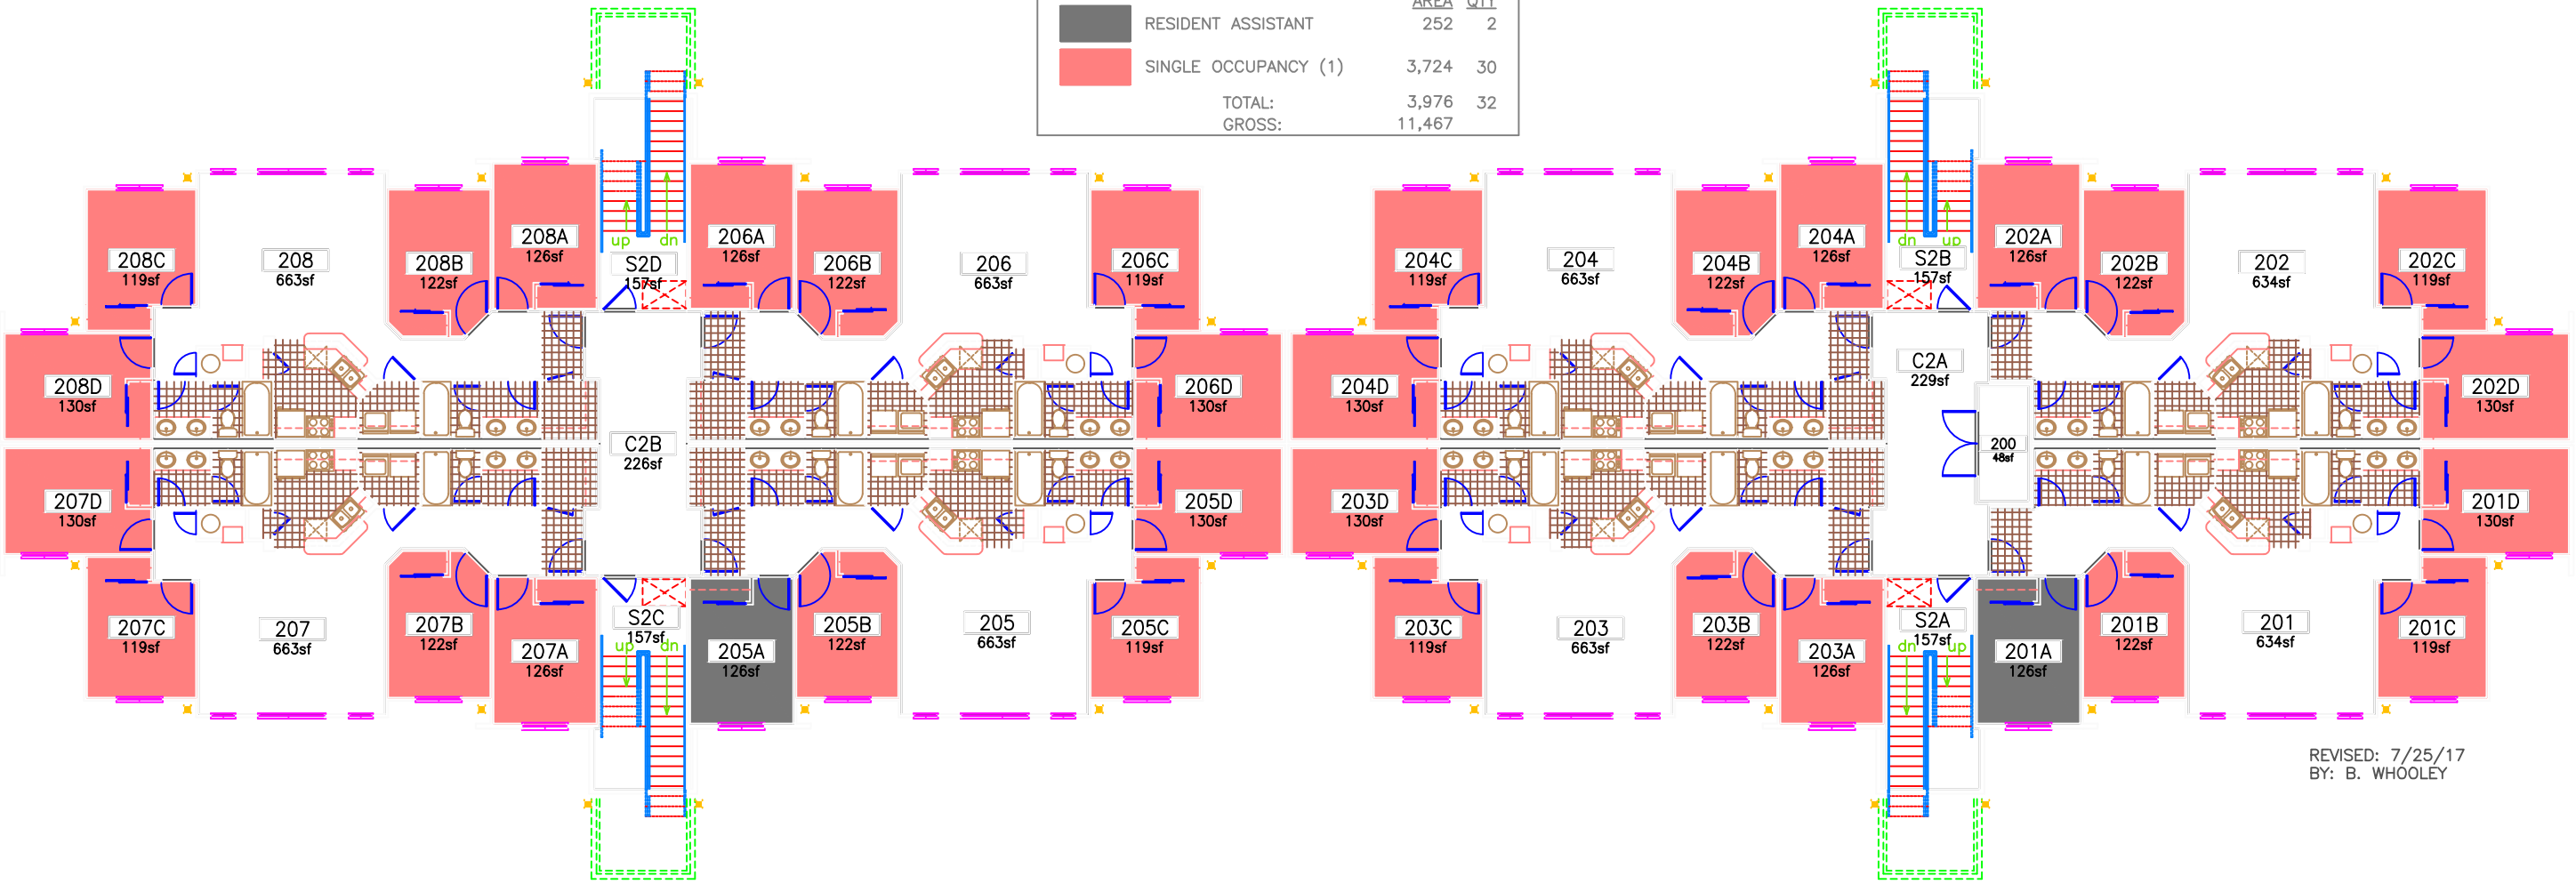

BED TYPE		
	AREA	QTY
<span style="display:inline-block; width:15px; height:10px; background-color:red; border:1px solid black;"></span> SINGLE OCCUPANCY (1)	3,976	32
TOTAL:	3,976	32
GROSS:	11,744	

0447 UConn Hilltop Apt. - M.R.Beard - 01

BED TYPE			
		AREA	QTY
	RESIDENT ASSISTANT	252	2
	SINGLE OCCUPANCY (1)	3,724	30
	TOTAL:	3,976	32
	GROSS:	11,467	

REVISED: 7/25/17  
BY: B. WHOOLEY

0447 UConn Hilltop Apt. – M.R.Beard – 02

0447 UConn Hilltop Apt. - M.R.Beard - 03

BED TYPE		
<span style="color: red;">■</span>	SINGLE OCCUPANCY (1)	AREA QTY 3,988 32
	TOTAL:	3,988 32
	GROSS:	11,246