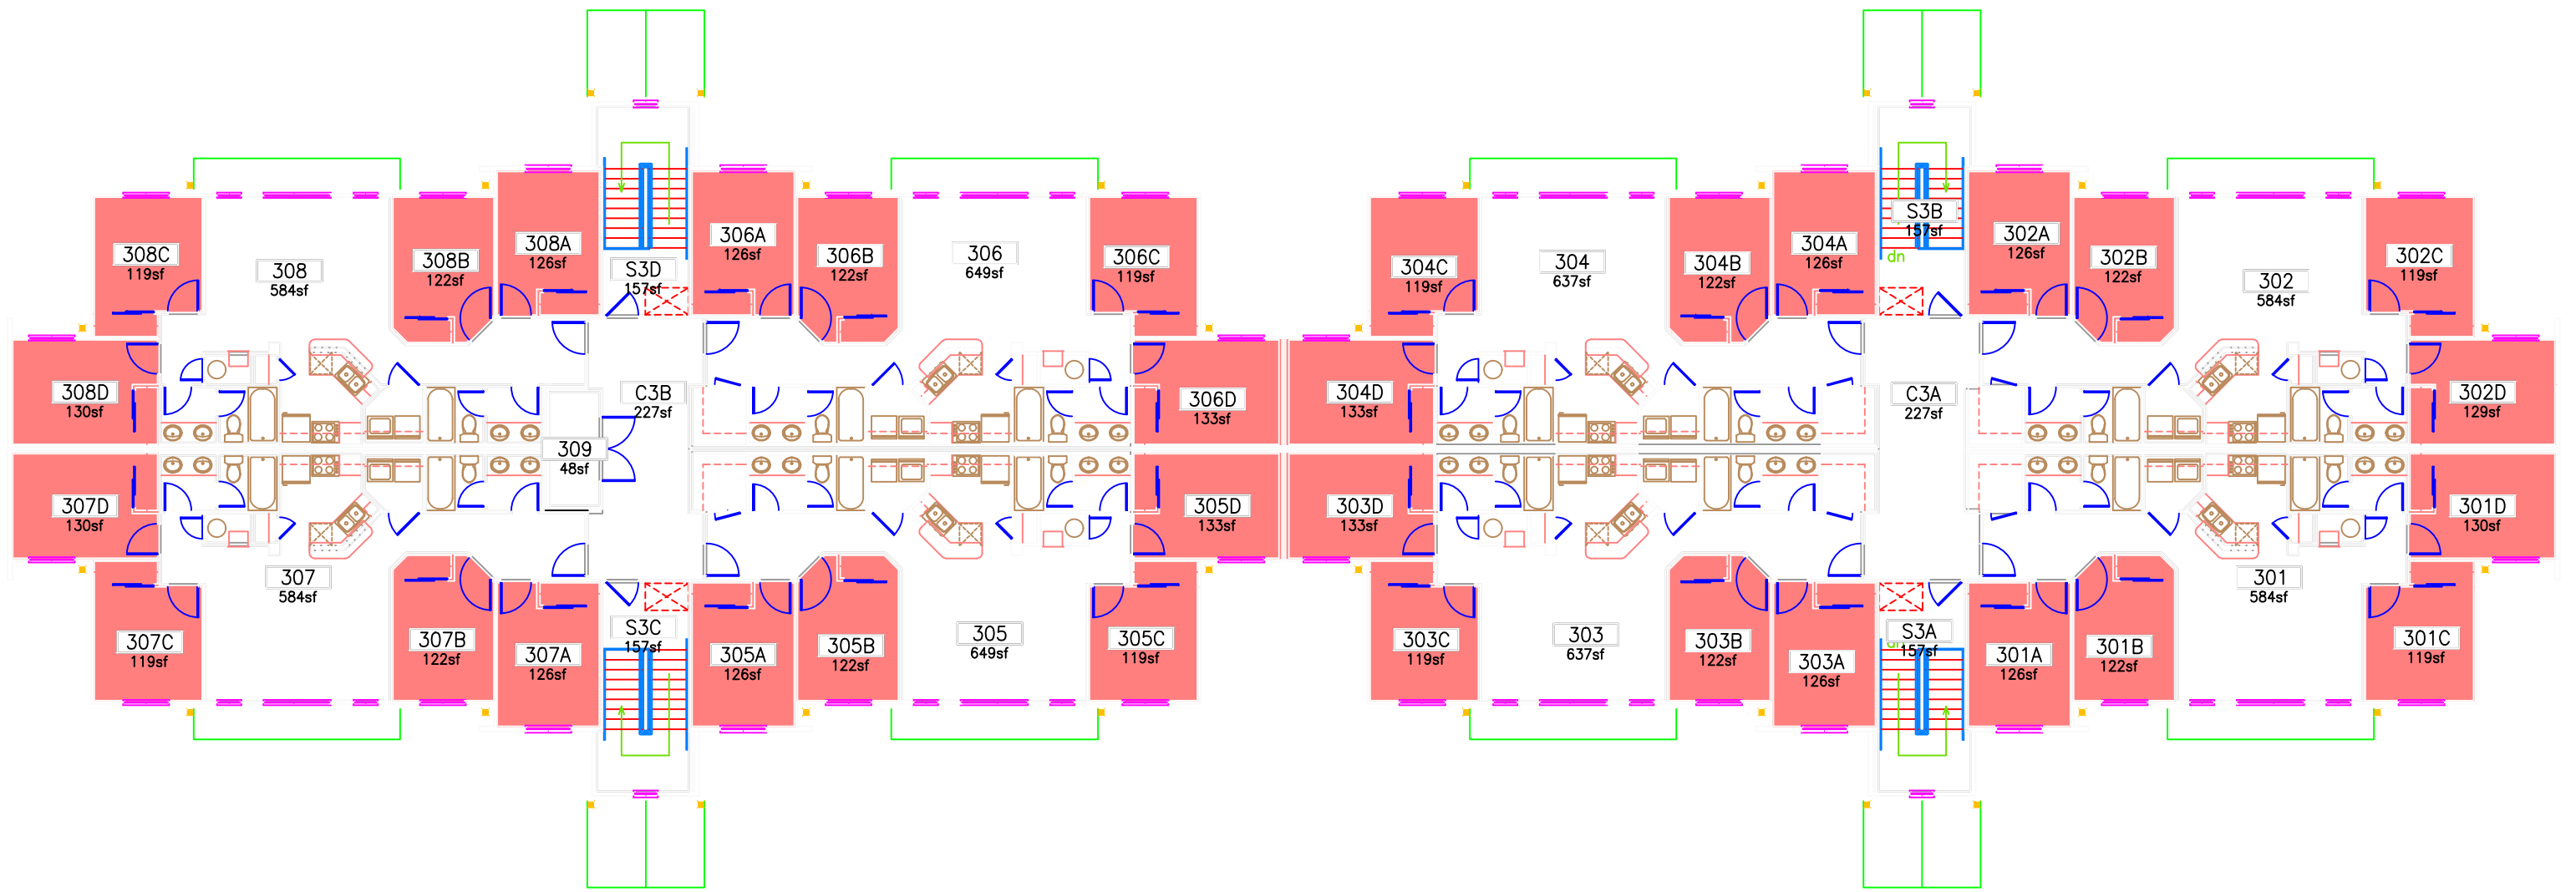

0454 UConn Hilltop Apt. - S.B. Crawford - 01

BED TYPE		
	AREA	QTY
 SINGLE OCCUPANCY (1)	3,976	32
TOTAL:	3,976	32
GROSS:	12,234	

0454 UConn Hilltop Apt. - S.B. Crawford - 03

BED TYPE		
	AREA	QTY
 SINGLE OCCUPANCY (1)	3,987	32
TOTAL:	3,987	32
GROSS:	11,246	