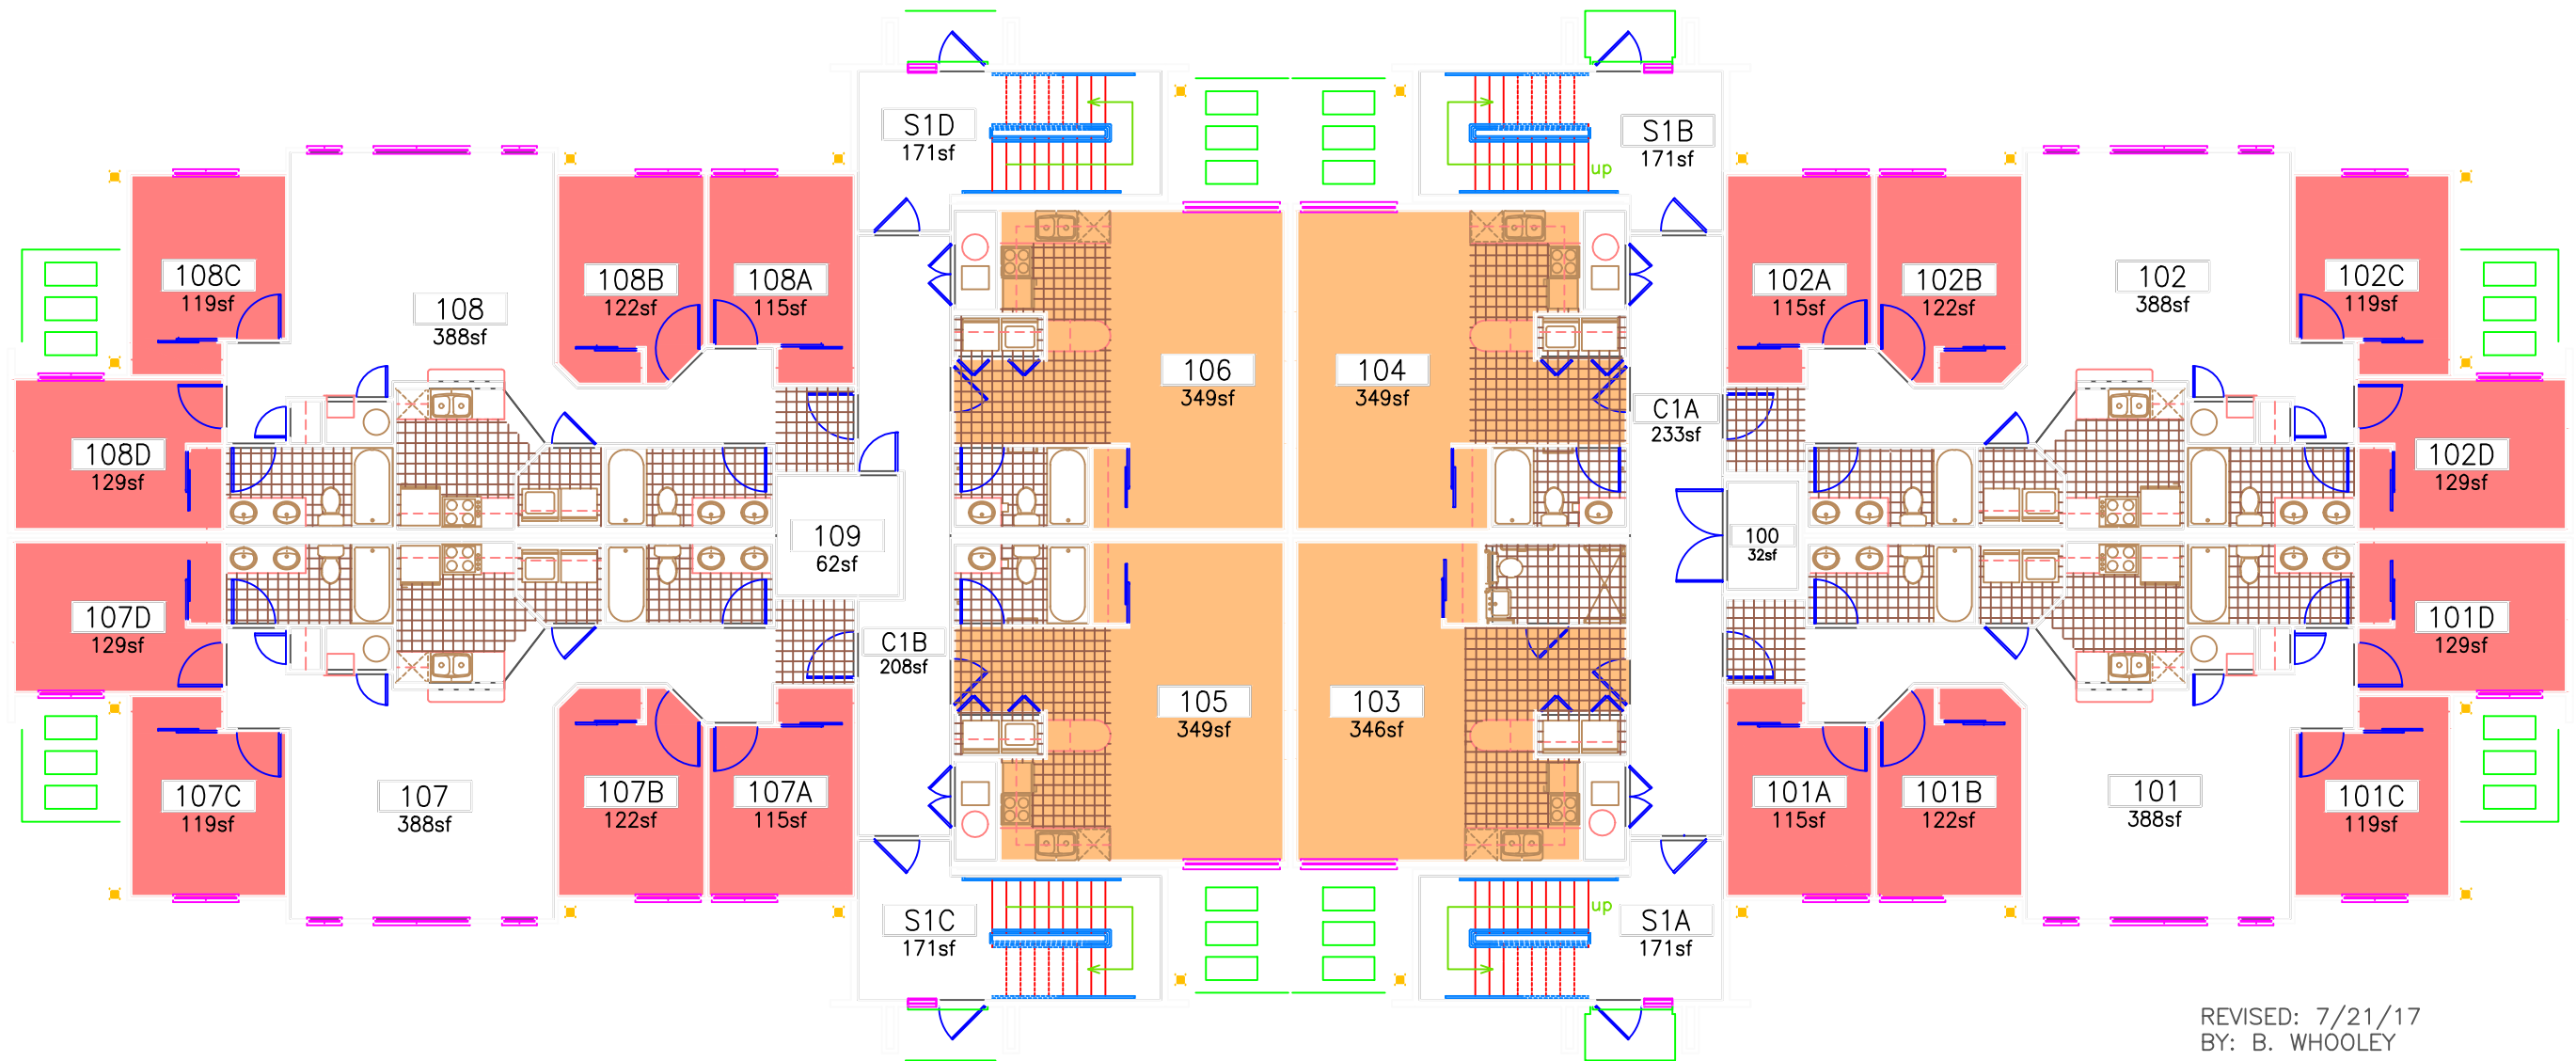

BED TYPE			
		AREA	QTY
	DOUBLE OCCUPANCY (2)	1,393	4
	SINGLE OCCUPANCY (1)	1,940	16
TOTAL:		3,333	20
GROSS:		8,364	

REVISED: 7/21/17  
 BY: B. WHOOLEY

BED TYPE			
		AREA	QTY
	DOUBLE OCCUPANCY (2)	1,668	4
	RESIDENT ASSISTANT	248	2
	SINGLE OCCUPANCY (1)	1,736	14
	TOTAL:	3,652	20
	GROSS:	8,323	

REVISED: 7/24/17  
 BY: B. WHOOLEY

0446 UConn Hilltop Apt. - M.French - 03