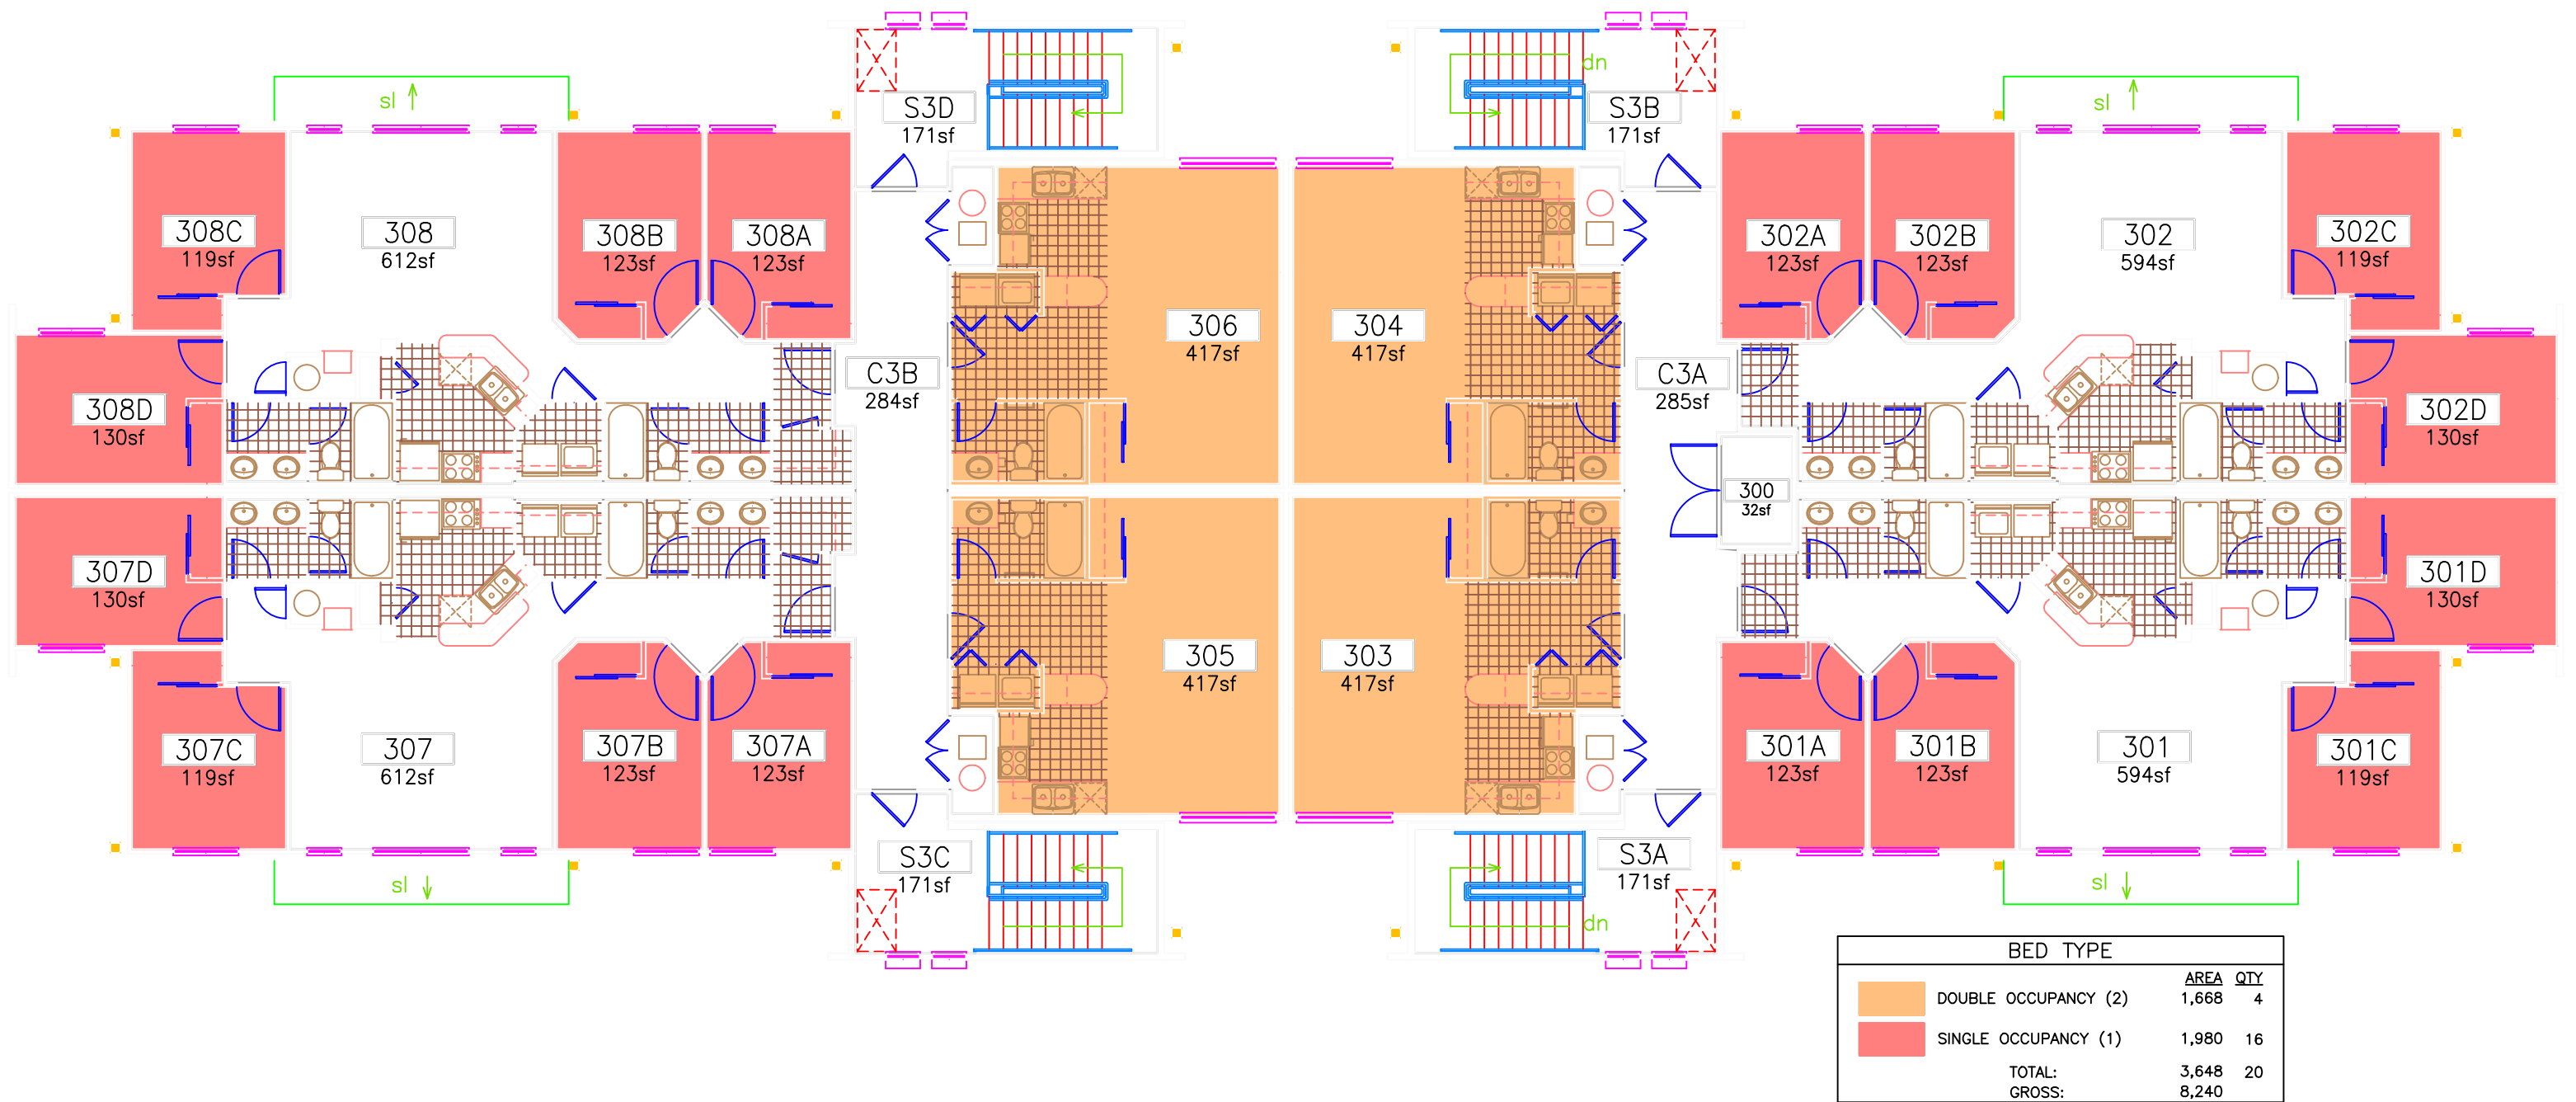

BED TYPE			
		AREA	QTY
	DOUBLE OCCUPANCY (2)	1,393	4
	SINGLE OCCUPANCY (1)	1,940	16
TOTAL:		3,333	20
GROSS:		8,364	

REVISED: 7/21/17  
 BY: B. WHOOLEY

BED TYPE			
		AREA	QTY
	DOUBLE OCCUPANCY (2)	1,668	4
	RESIDENT ASSISTANT	248	2
	SINGLE OCCUPANCY (1)	1,736	14
	TOTAL:	3,652	20
	GROSS:	8,323	

REVISED: 7/24/17  
 BY: B. WHOOLEY

0446 UConn Hilltop Apt. - M.French - 03