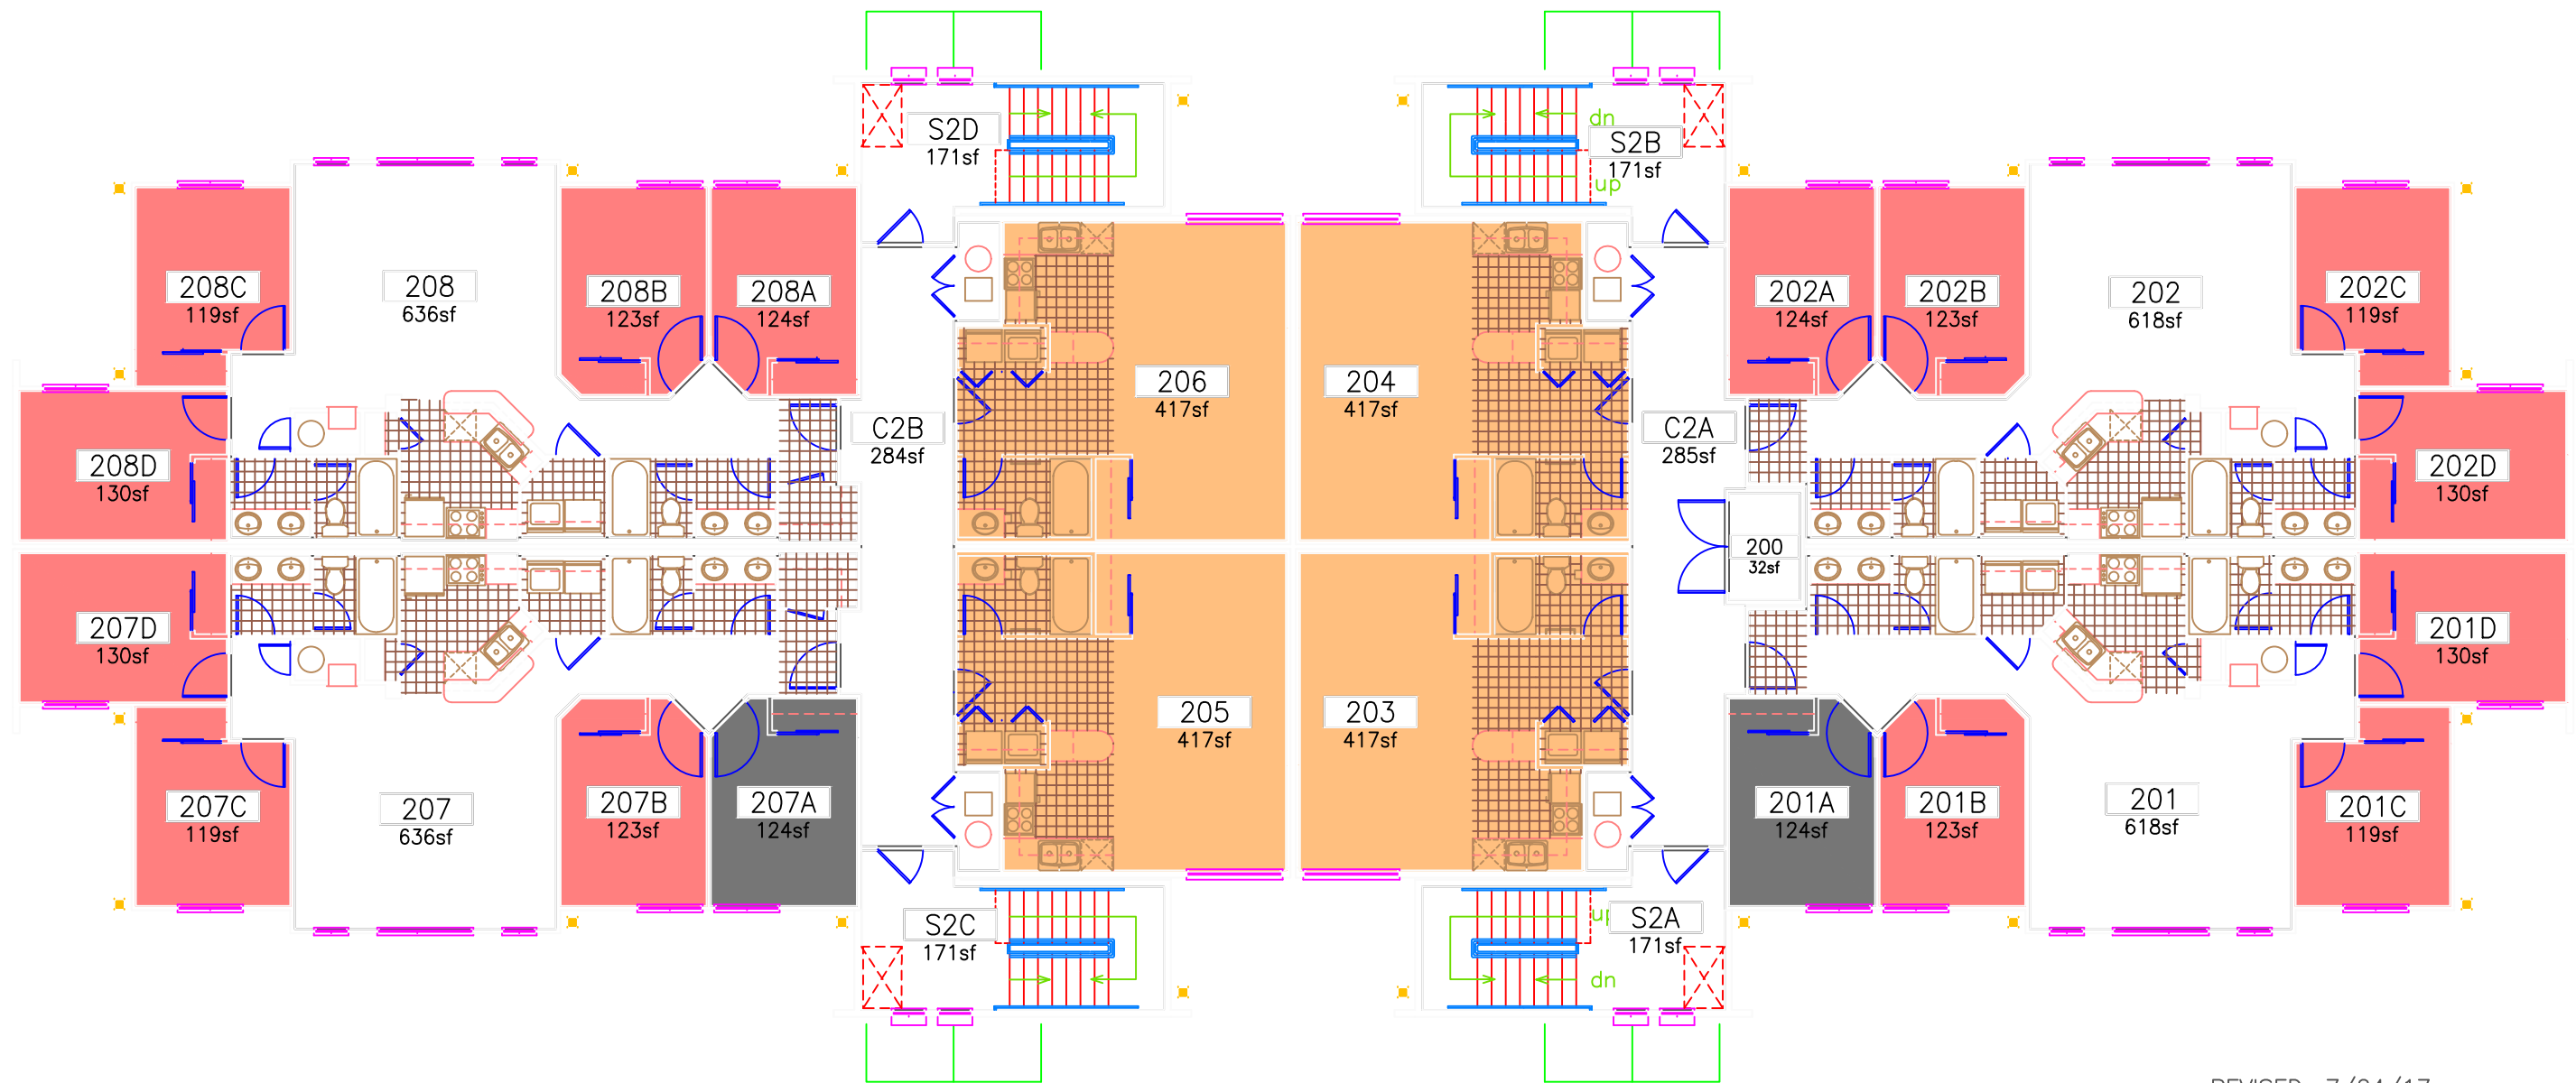

BED TYPE			
		AREA	QTY
	DOUBLE OCCUPANCY (2)	1,393	4
	SINGLE OCCUPANCY (1)	1,940	16
TOTAL:		3,333	20
GROSS:		8,364	

REVISED: 7/21/17  
 BY: B. WHOOLEY

BED TYPE			
		AREA	QTY
	DOUBLE OCCUPANCY (2)	1,668	4
	RESIDENT ASSISTANT	248	2
	SINGLE OCCUPANCY (1)	1,736	14
	TOTAL:	3,652	20
	GROSS:	8,323	

REVISED: 7/24/17  
 BY: B. WHOOLEY

0446 UConn Hilltop Apt. - M.French - 03