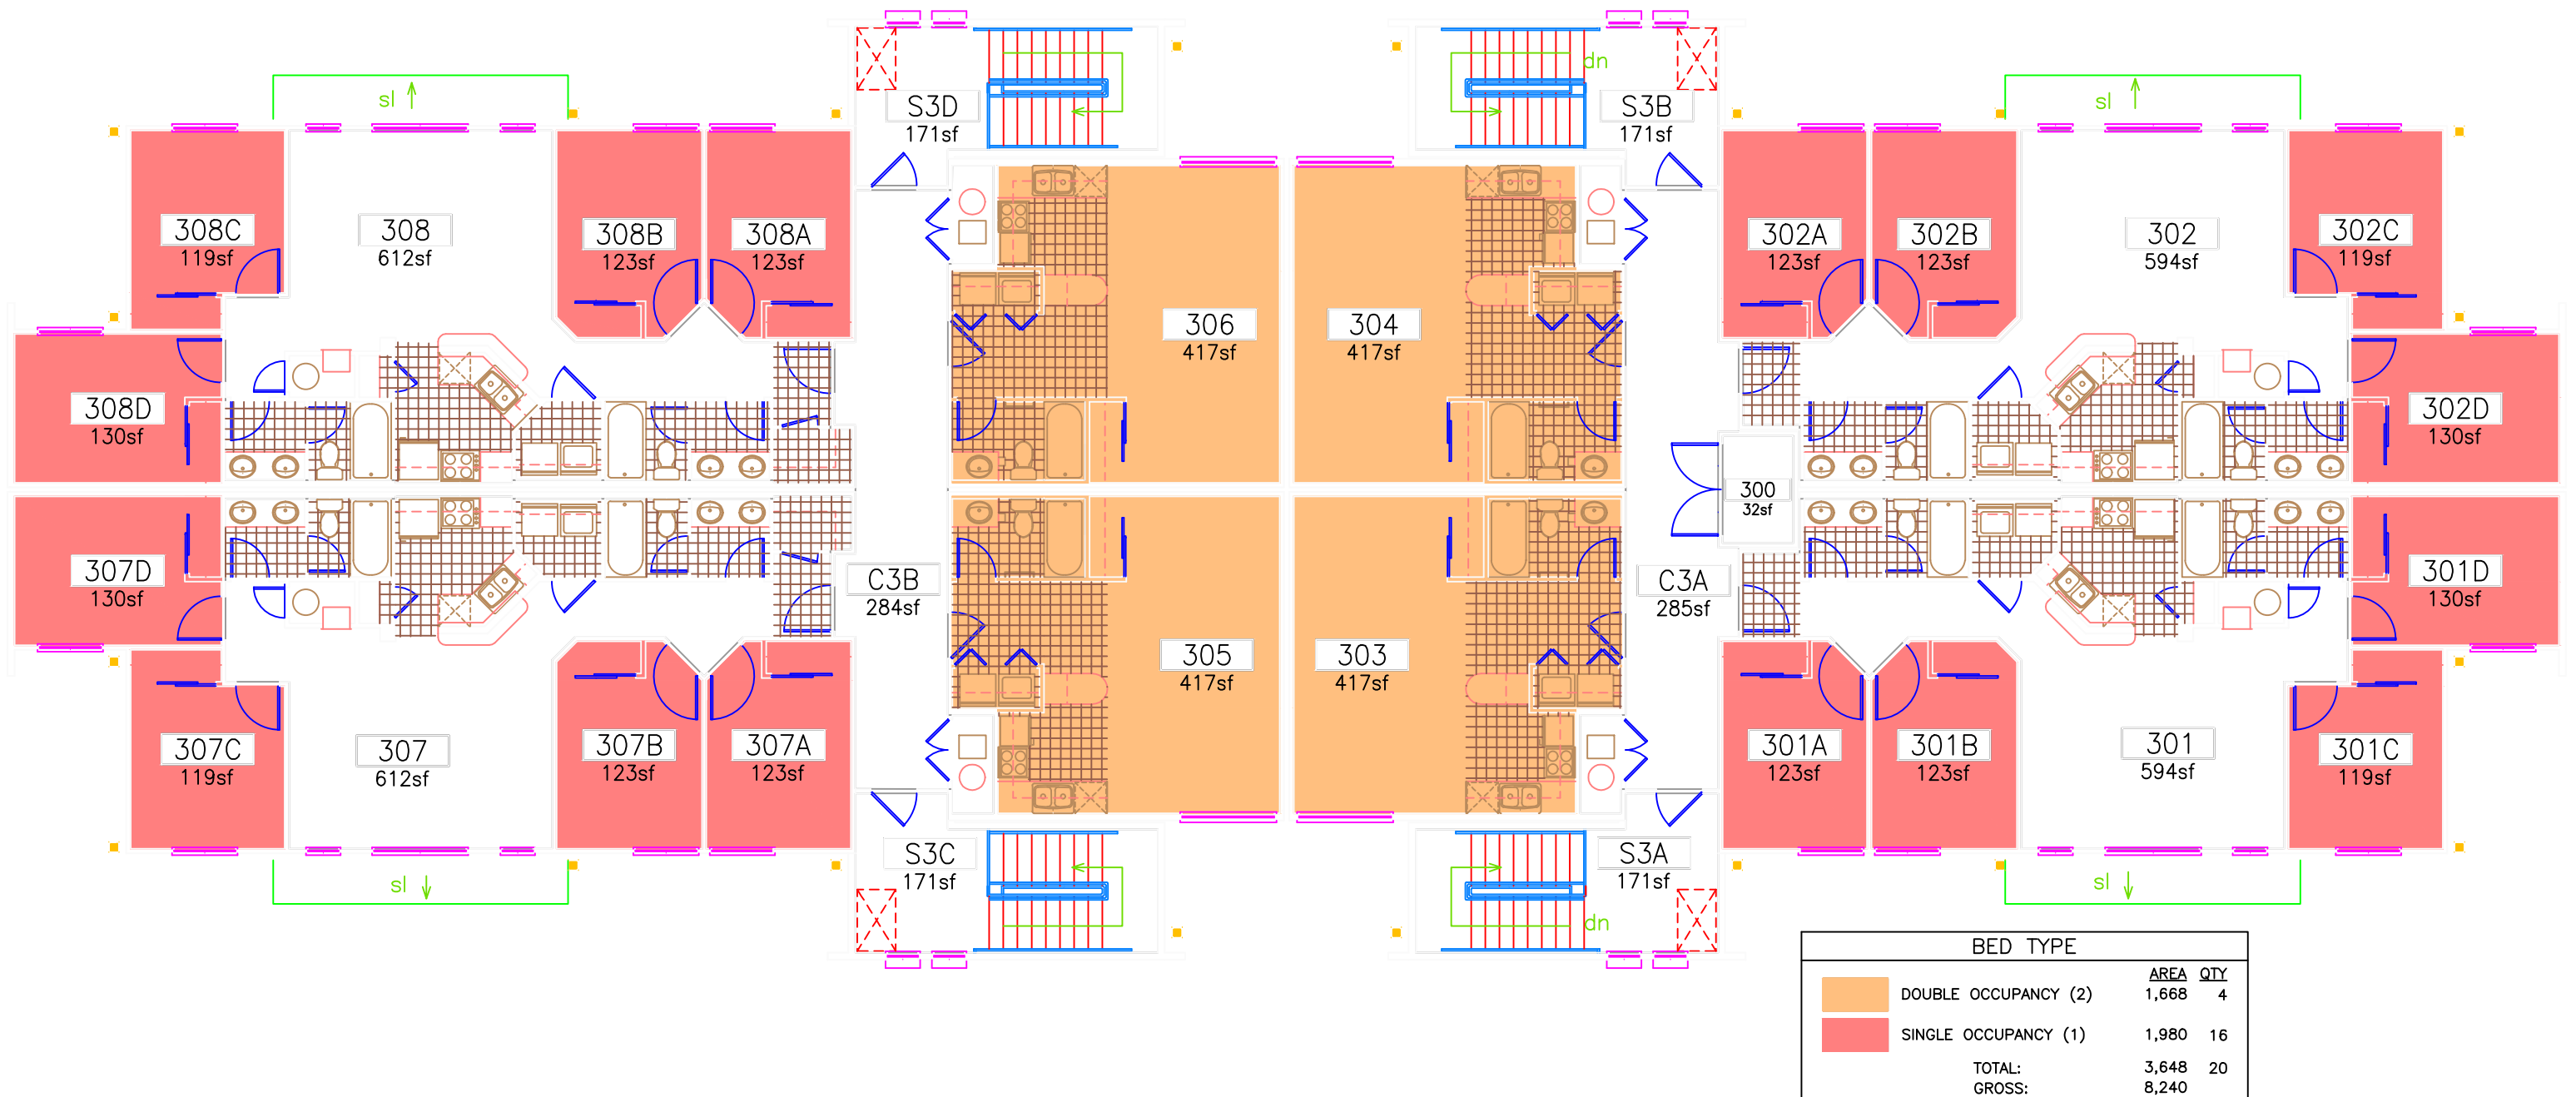

BED TYPE			
		AREA	QTY
	DOUBLE OCCUPANCY (2)	1,668	4
	SINGLE OCCUPANCY (1)	1,984	16
TOTAL:		3,652	20
GROSS:		8,323	

REVISED: 6/28/17
 BY: B. WHOOLEY

0444 UConn Hilltop Apt. - Stowe - 01

BED TYPE			
		AREA	QTY
	DOUBLE OCCUPANCY (2)	1,668	4
	RESIDENT ASSISTANT	248	2
	SINGLE OCCUPANCY (1)	1,736	14
	TOTAL:	3,652	20
	GROSS:	8,323	

REVISED: 6/28/17
 BY: B. WHOOLEY

0444 UConn Hilltop Apt. - H.B. Stowe - 03