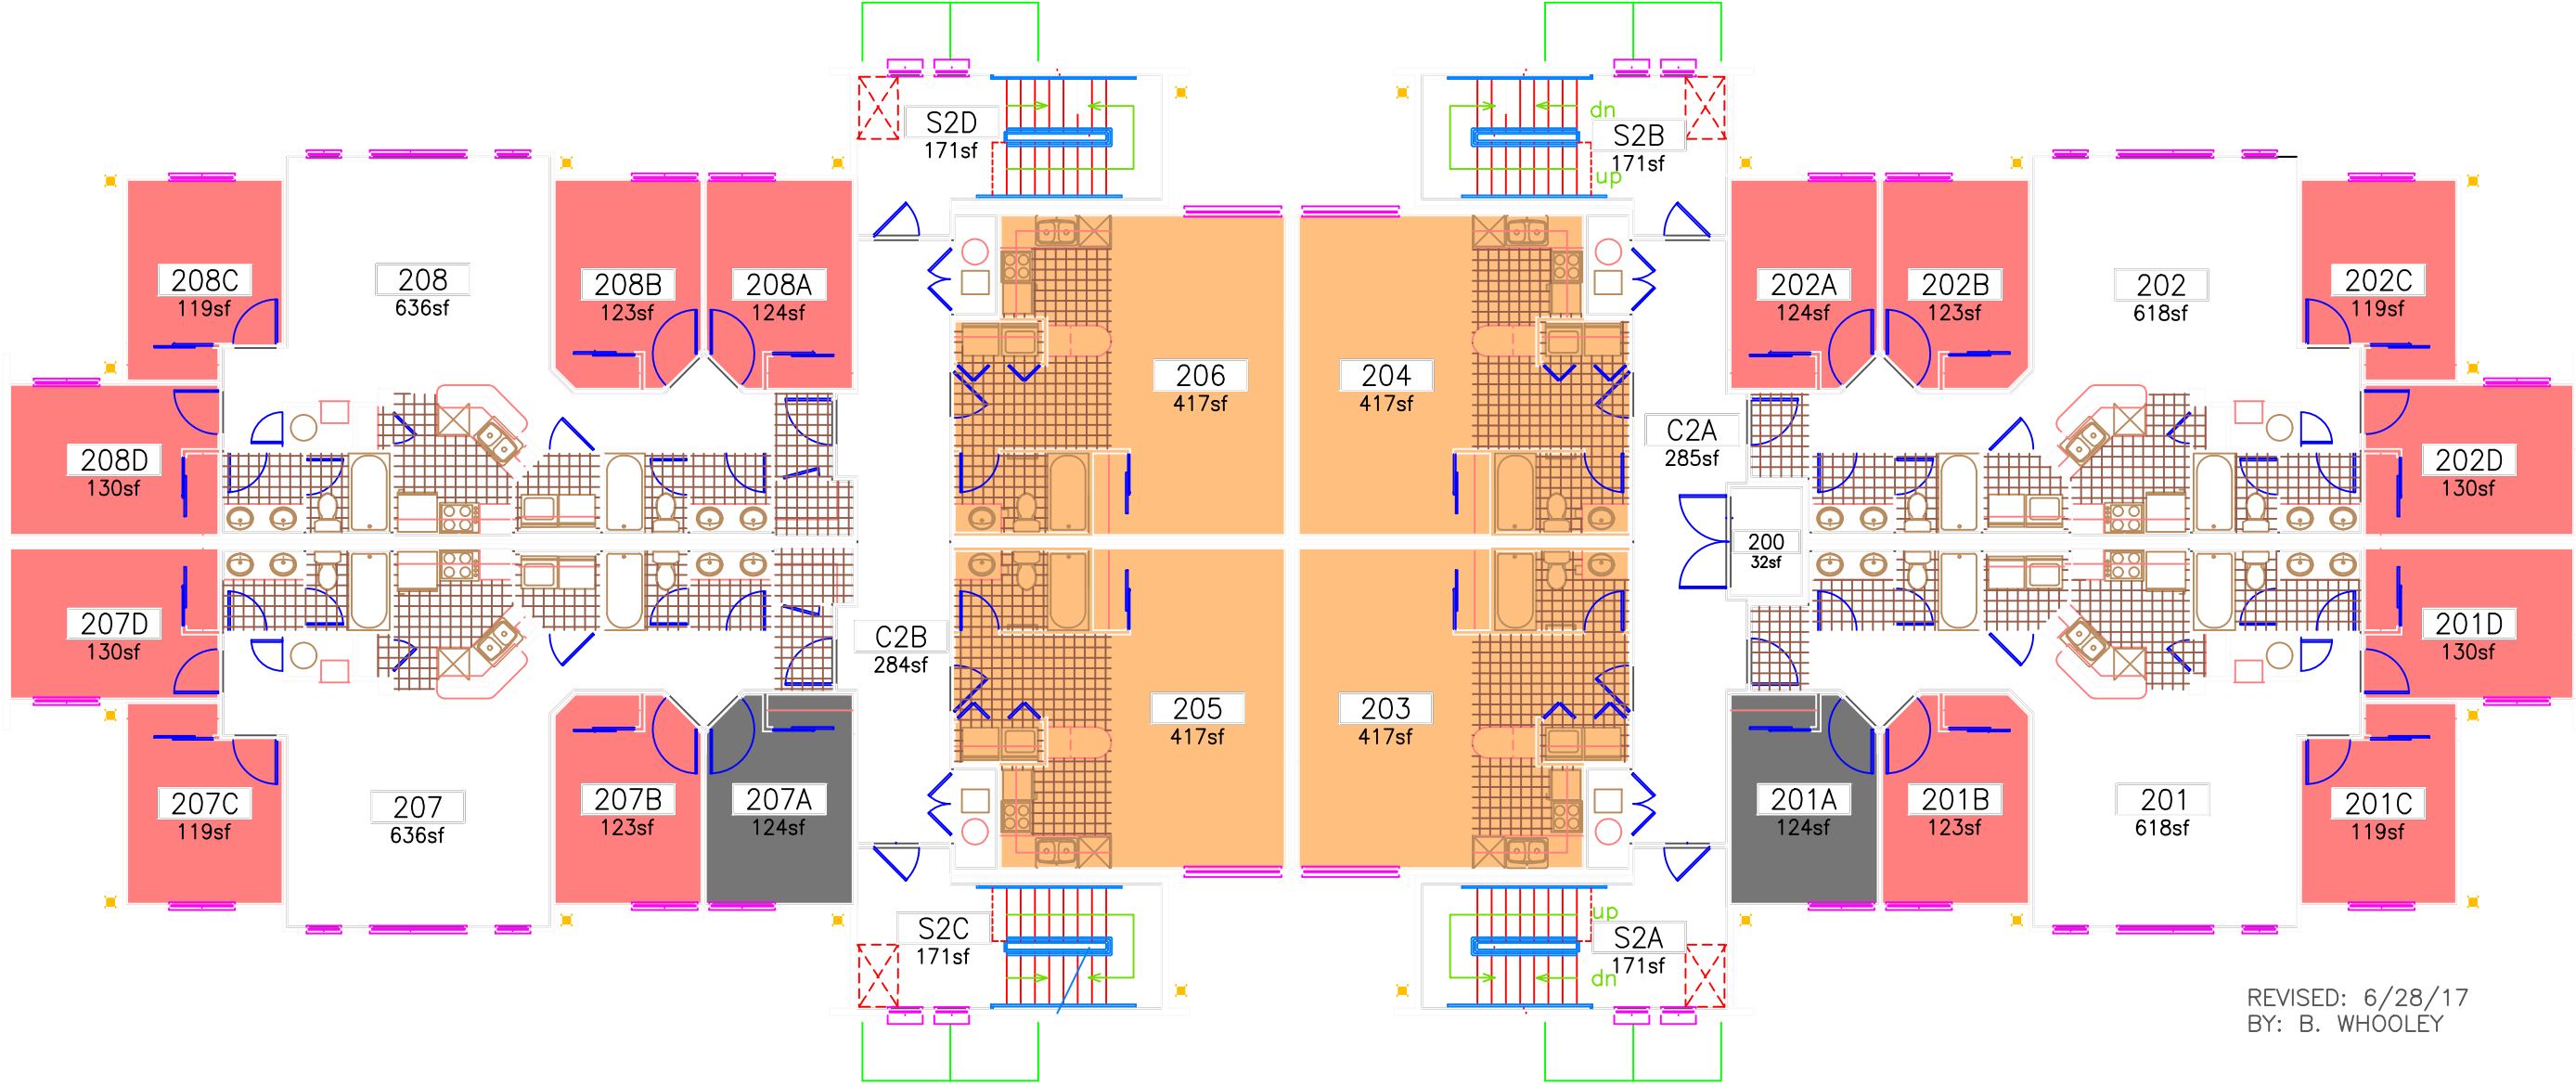

BED TYPE			
		AREA	QTY
	DOUBLE OCCUPANCY (2)	1,668	4
	SINGLE OCCUPANCY (1)	1,984	16
TOTAL:		3,652	20
GROSS:		8,323	

REVISED: 6/28/17
 BY: B. WHOOLEY

0444 UConn Hilltop Apt. - Stowe - 01

BED TYPE			
		AREA	QTY
	DOUBLE OCCUPANCY (2)	1,668	4
	RESIDENT ASSISTANT	248	2
	SINGLE OCCUPANCY (1)	1,736	14
	TOTAL:	3,652	20
	GROSS:	8,323	

REVISED: 6/28/17
 BY: B. WHOOLEY

0444 UConn Hilltop Apt. - H.B. Stowe - 03