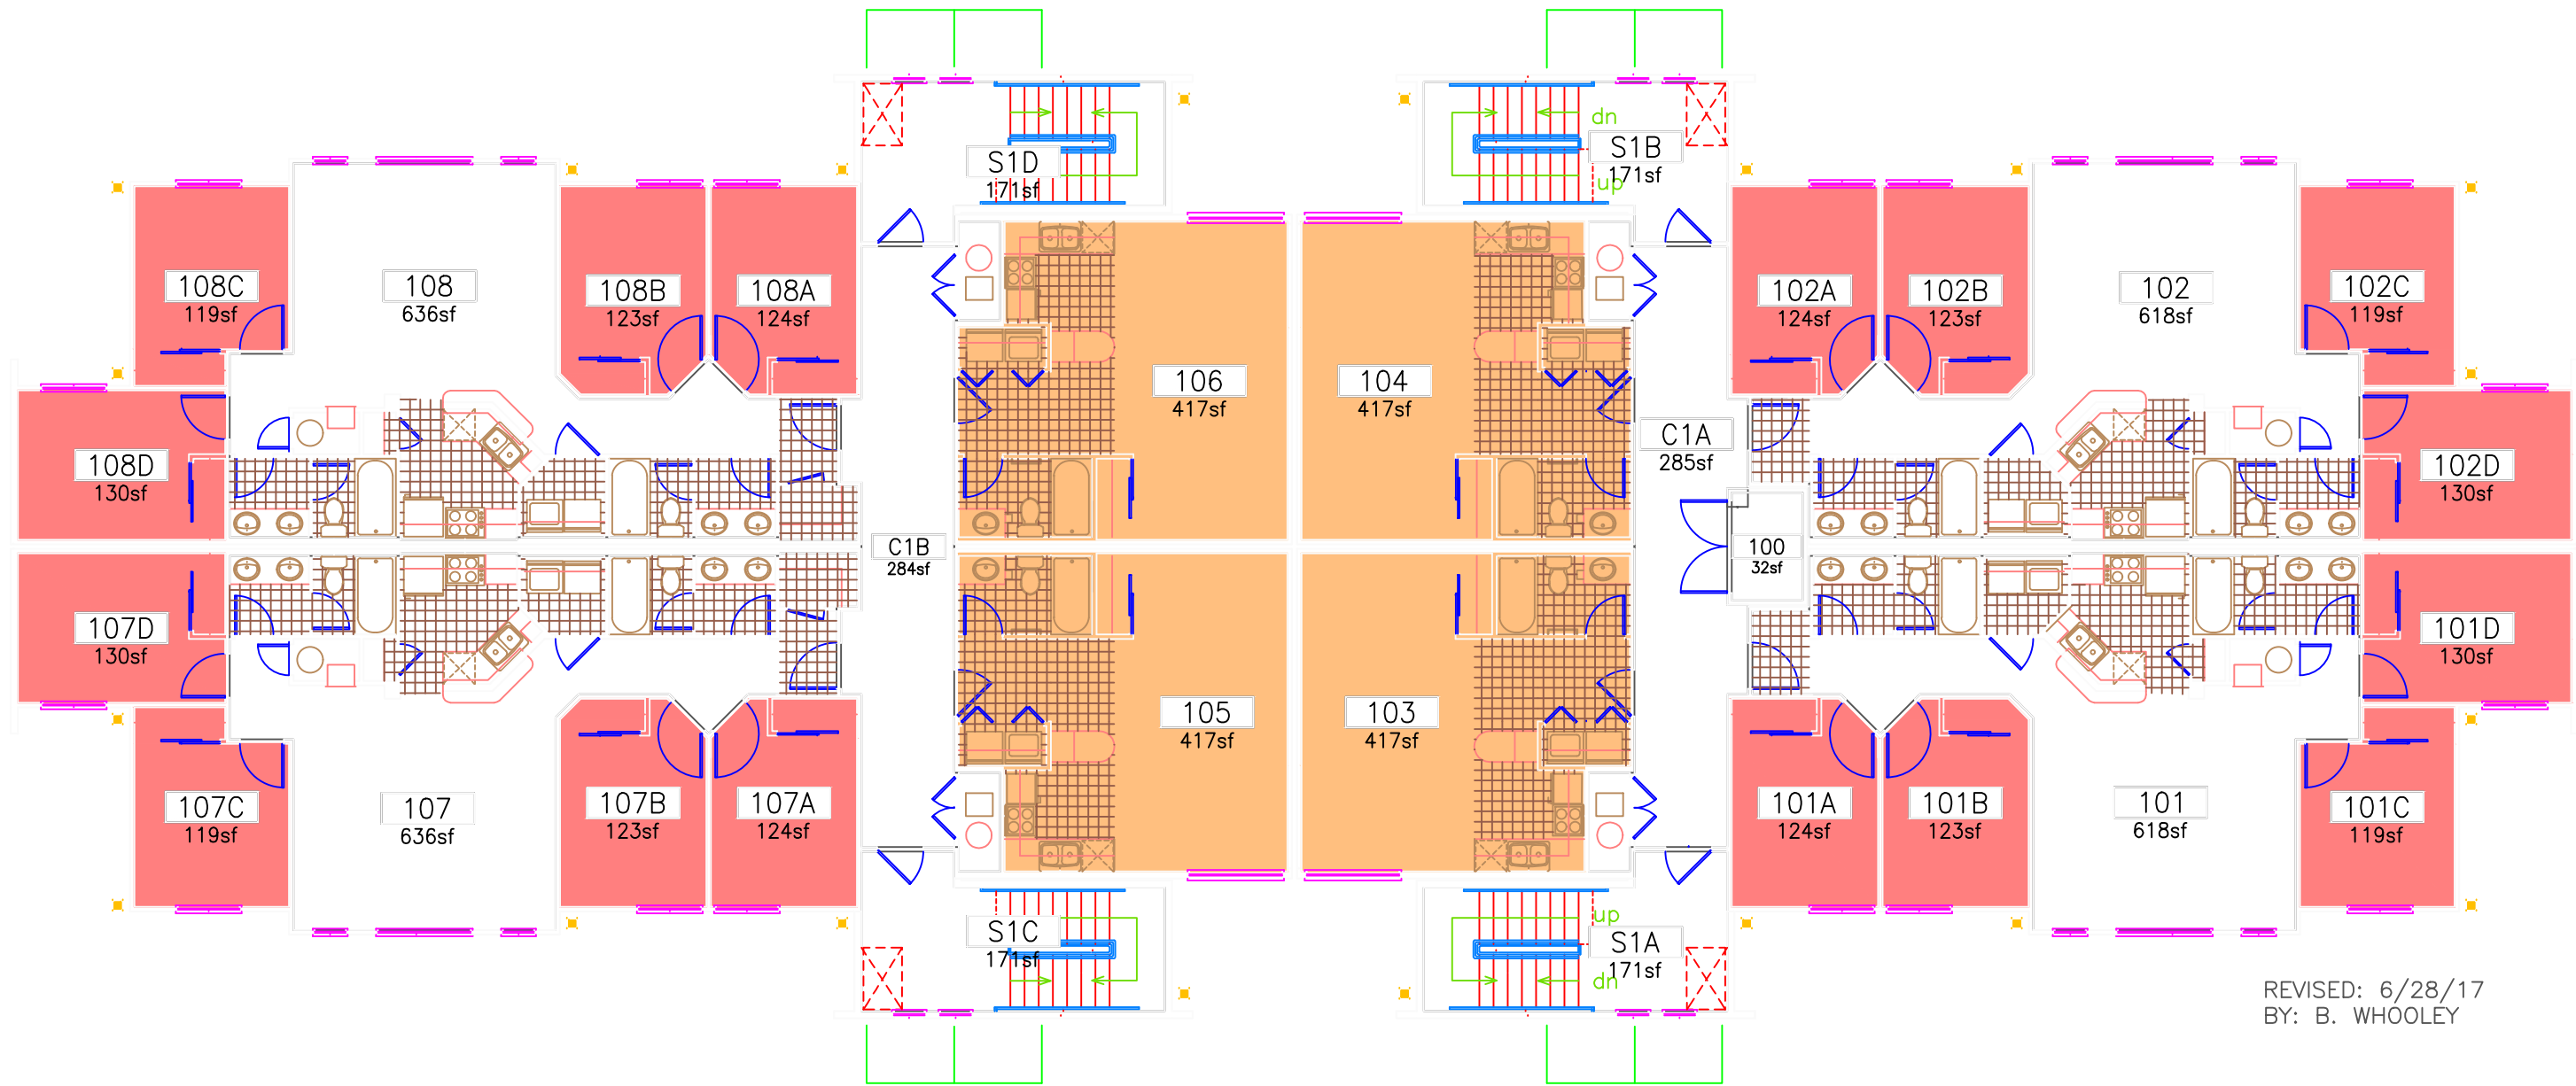

BED TYPE			
		AREA	QTY
	DOUBLE OCCUPANCY (2)	1,668	4
	SINGLE OCCUPANCY (1)	1,984	16
TOTAL:		3,652	20
GROSS:		8,323	

REVISED: 6/28/17
 BY: B. WHOOLEY

0444 UConn Hilltop Apt. - Stowe - 01

BED TYPE			
		AREA	QTY
	DOUBLE OCCUPANCY (2)	1,668	4
	RESIDENT ASSISTANT	248	2
	SINGLE OCCUPANCY (1)	1,736	14
	TOTAL:	3,652	20
	GROSS:	8,323	

REVISED: 6/28/17
 BY: B. WHOOLEY

0444 UConn Hilltop Apt. - H.B. Stowe - 03