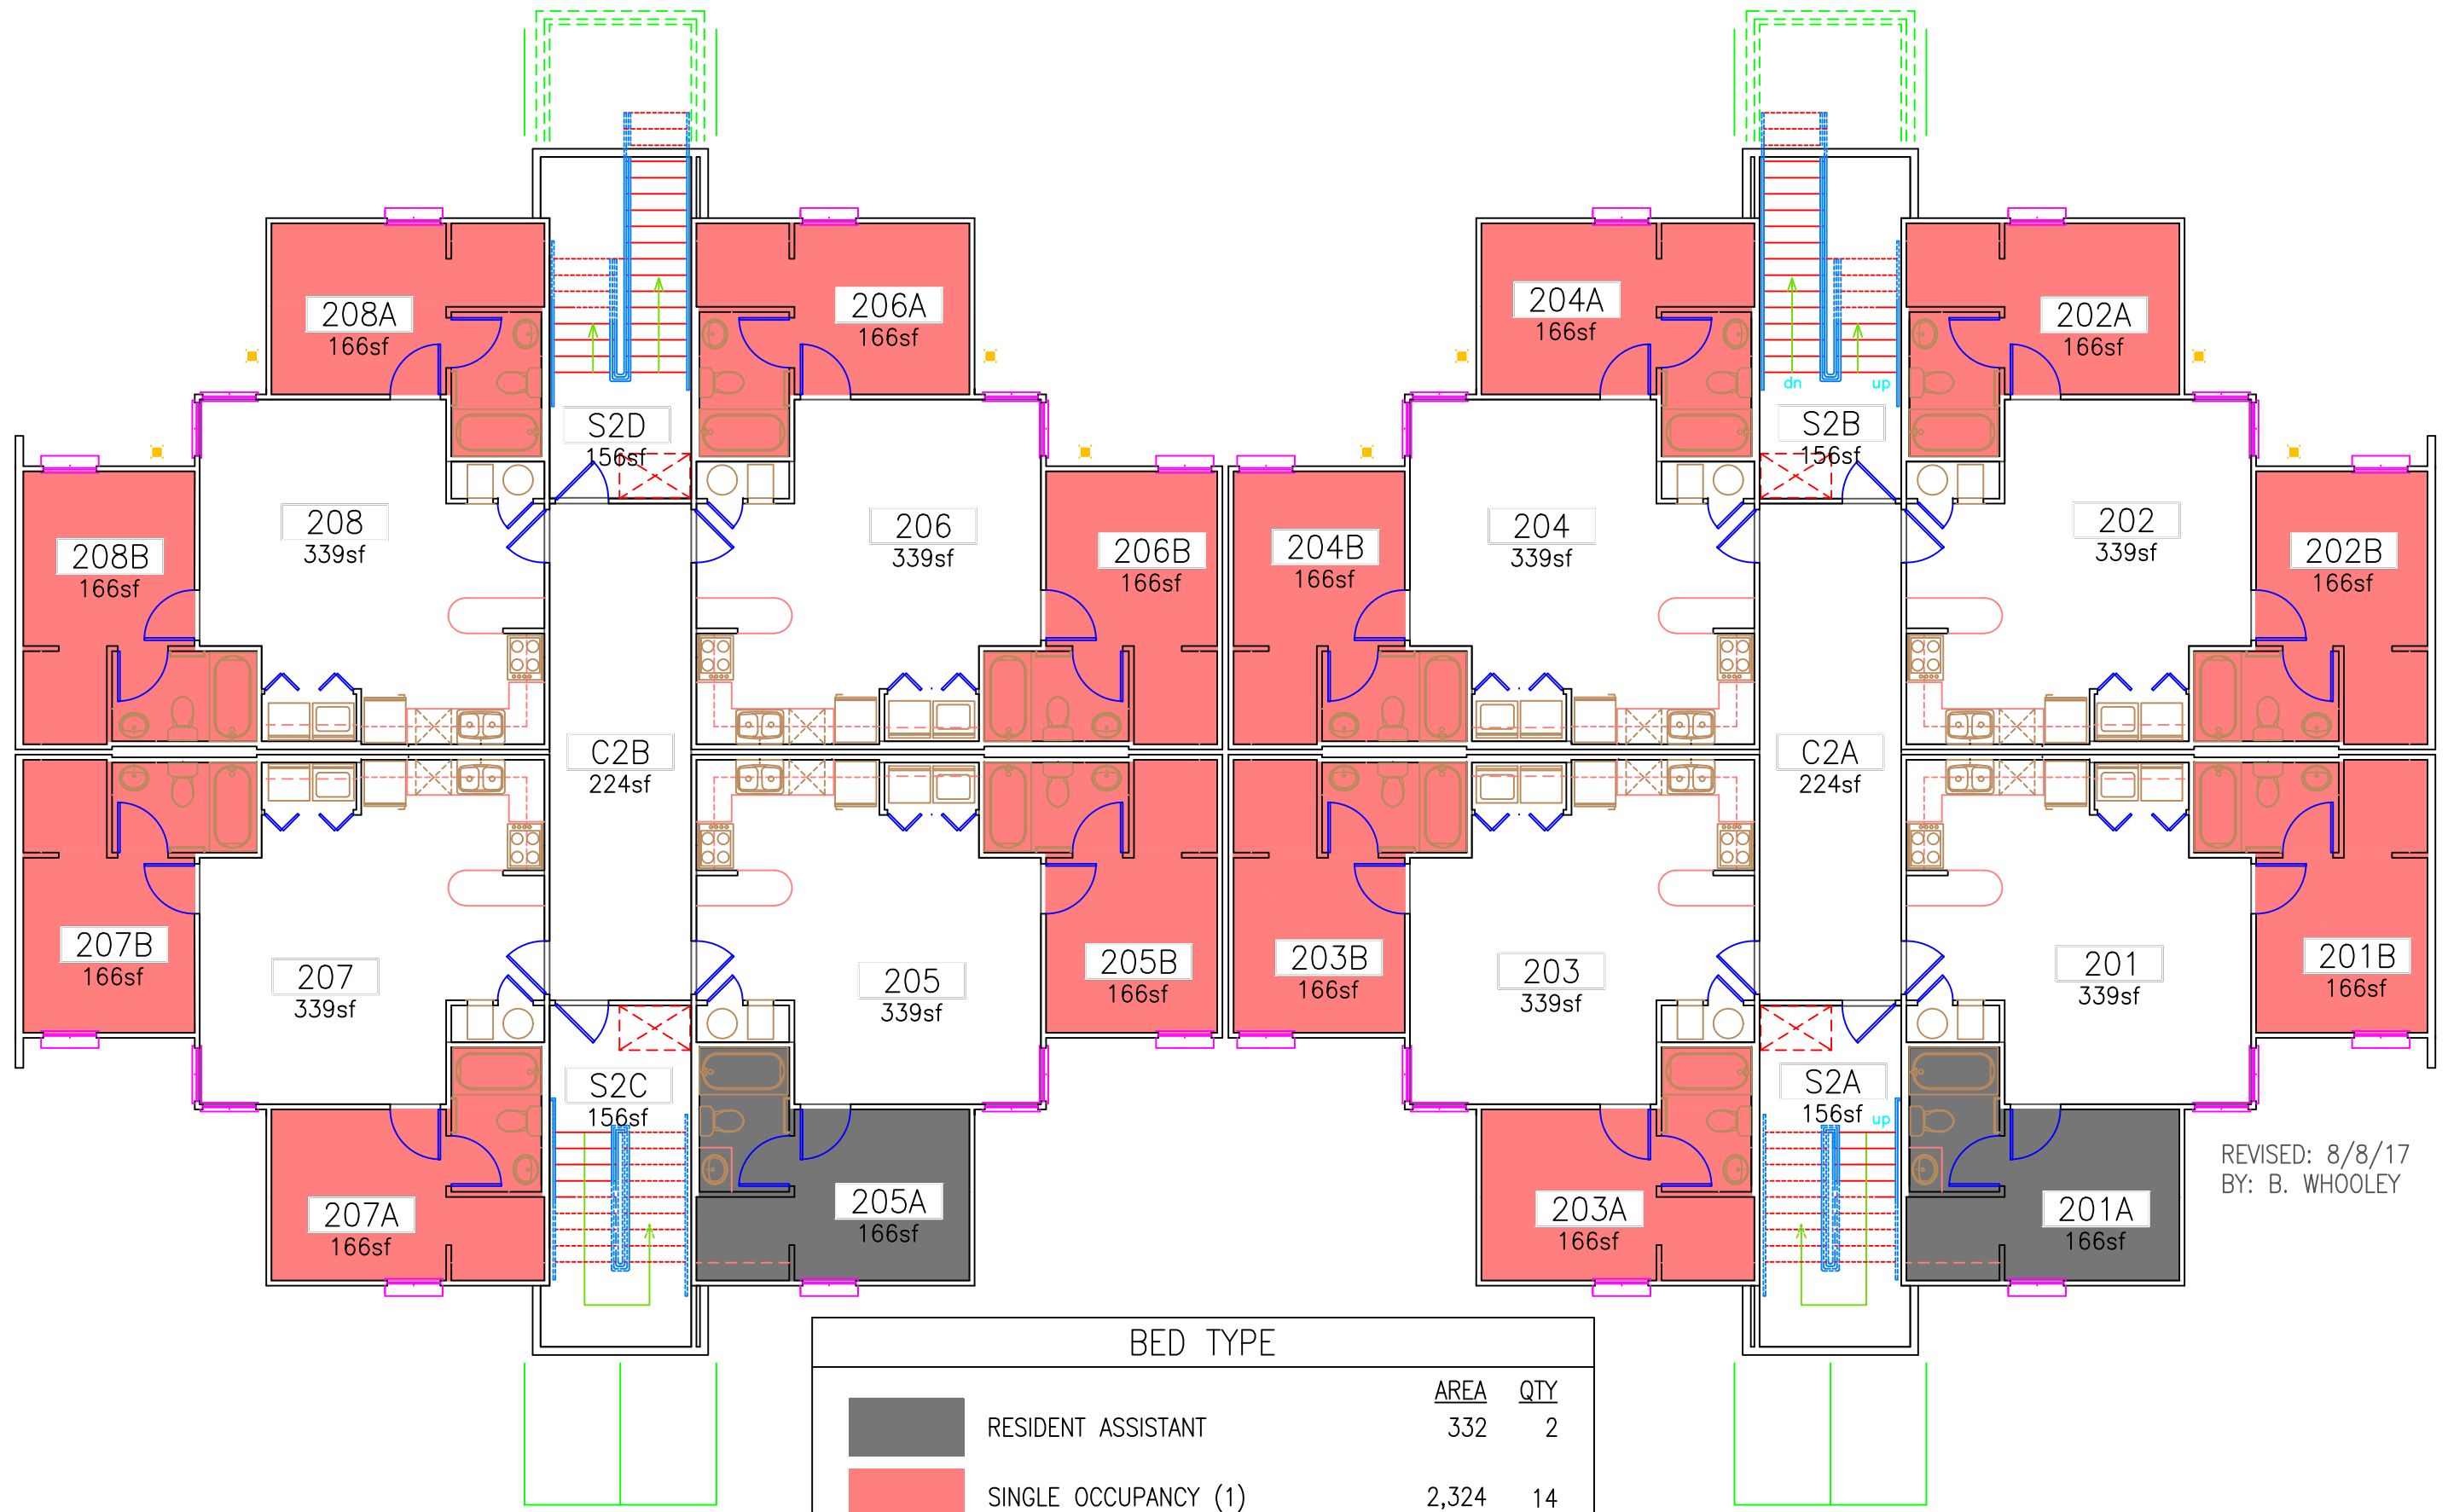

REVISED: 8/7/17
 BY: B. WHOOLEY

BED TYPE			
		AREA	QTY
	DOUBLE OCCUPANCY (2)	332	2
	SINGLE OCCUPANCY (1)	2,325	14
	TOTAL:	2,657	16
	GROSS:	7,431	

REVISED: 8/8/17
BY: B. WHOOLEY

BED TYPE		
	AREA	QTY
 SINGLE OCCUPANCY (1)	2,656	16
TOTAL:	2,656	16
GROSS:	7,157	