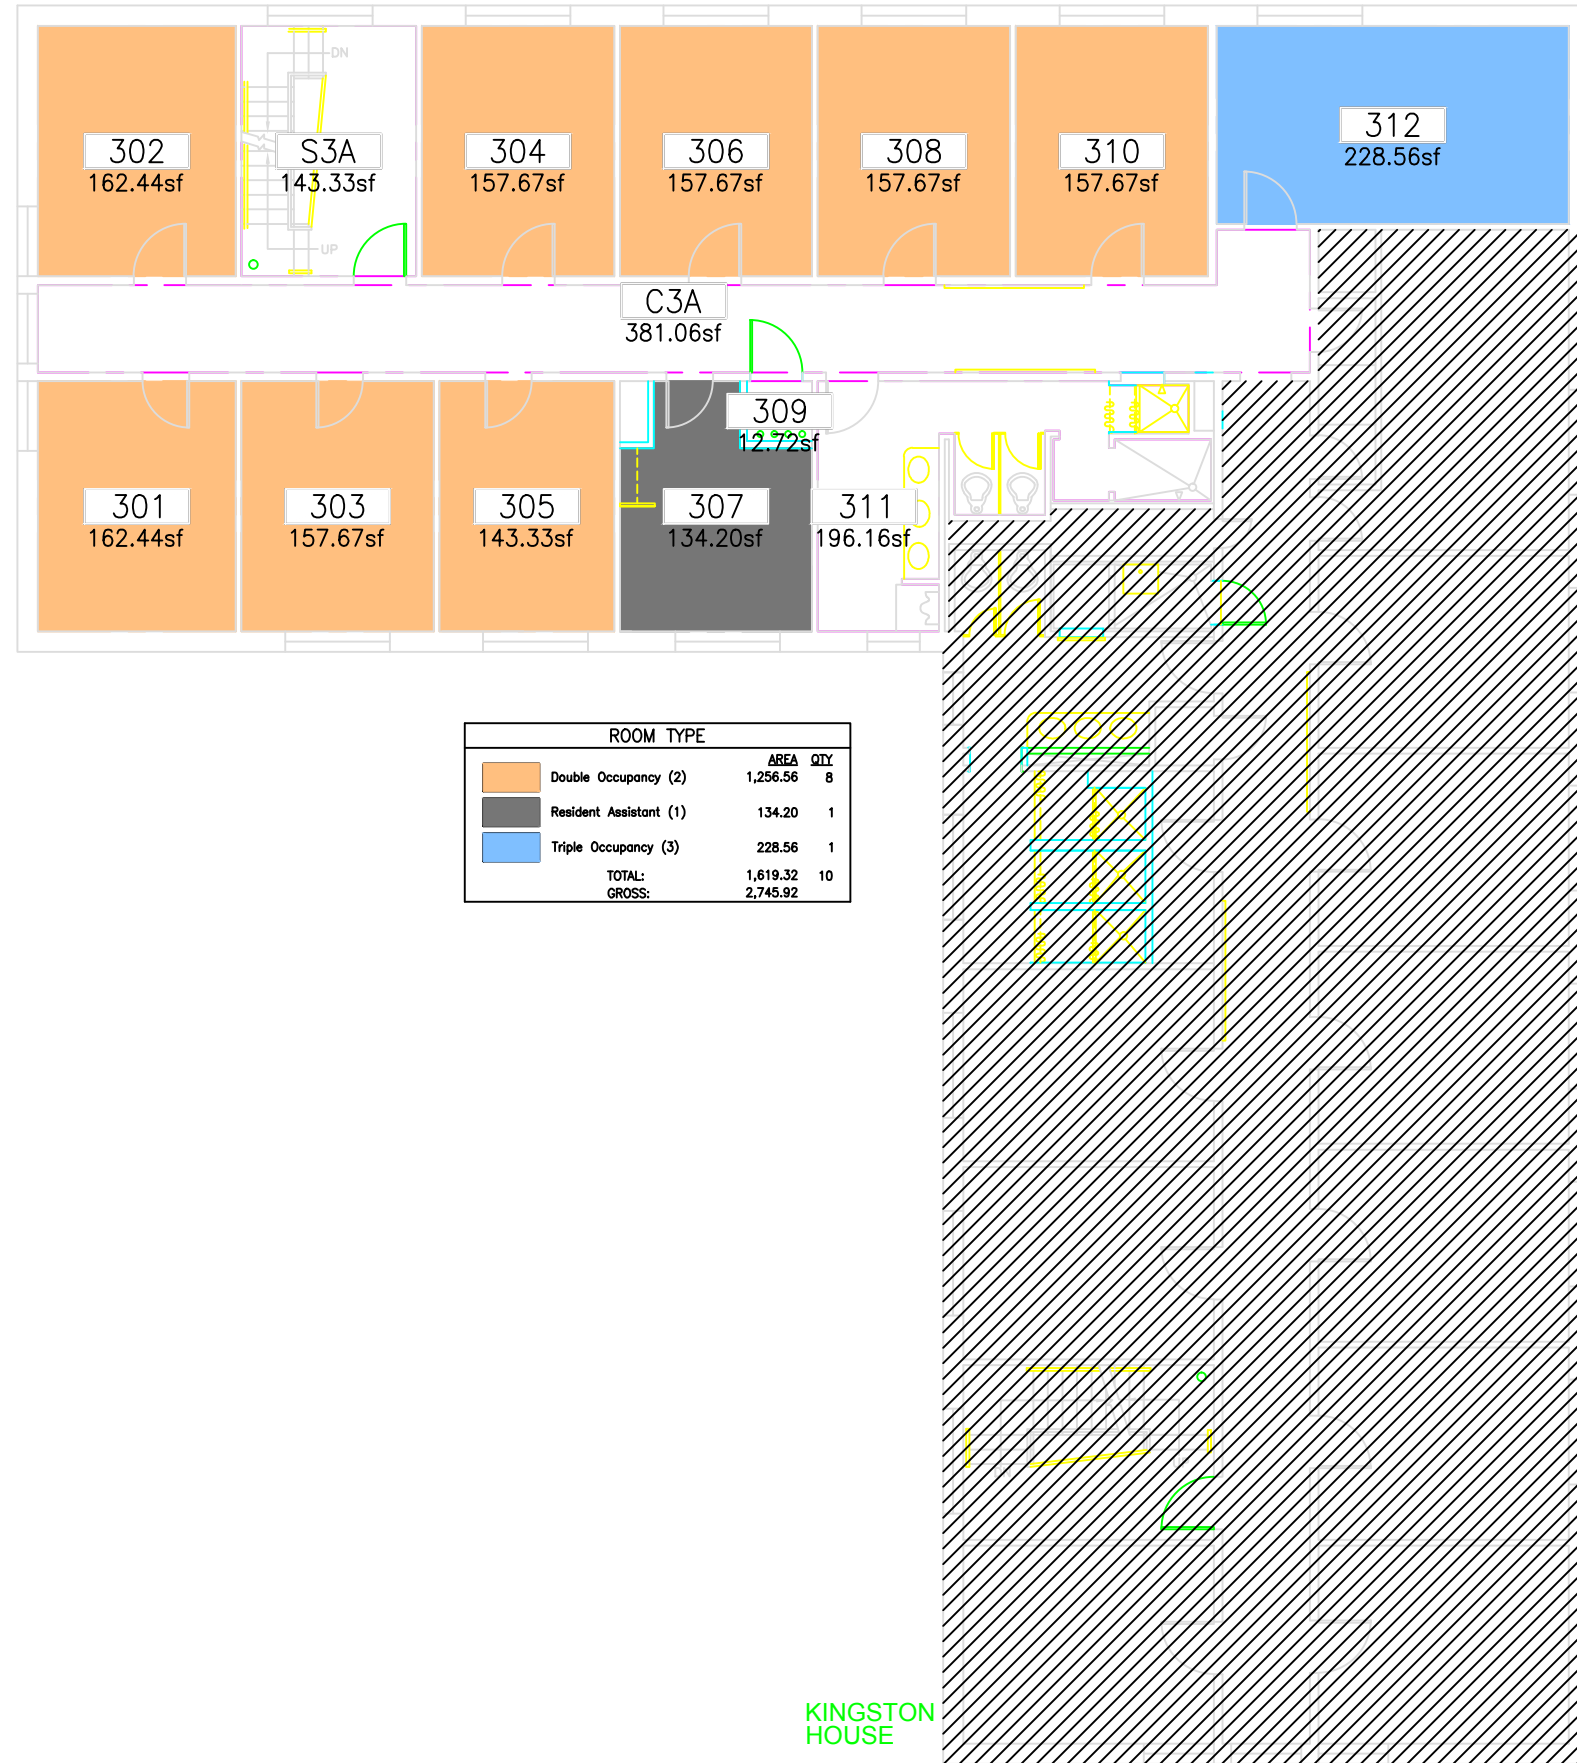

ROOM TYPE		
	AREA	QTY
Double Occupancy (2)	1,256.56	8
Resident Assistant (1)	134.20	1
Triple Occupancy (3)	228.56	1
TOTAL:	1,619.32	10
GROSS:	2,745.92	

University of Connecticut 0258A Towers Dorms Bldg 6 - 02 - Allen

ALLEN
HOUSE

ROOM TYPE		
	AREA	QTY
Double Occupancy (2)	1,256.56	8
Resident Assistant (1)	134.20	1
Triple Occupancy (3)	228.56	1
TOTAL:	1,619.32	10
GROSS:	2,745.92	

KINGSTON
HOUSE

ALLEN
HOUSE

ROOM TYPE		
	AREA	QTY
Double Occupancy (2)	1,256.56	8
Resident Assistant (1)	134.20	1
Triple Occupancy (3)	228.56	1
TOTAL:	1,619.32	10
GROSS:	2,745.92	

KINGSTON
HOUSE

ALLEN HOUSE

KINGSTON HOUSE

REVISED: 5/17/17
 BY: B. WHOOLEY

0258B UConn Towers Building 6 -Kingston- 03

University of Connecticut 0258B Towers Dorms Bldg 6 - 04 - Kingston