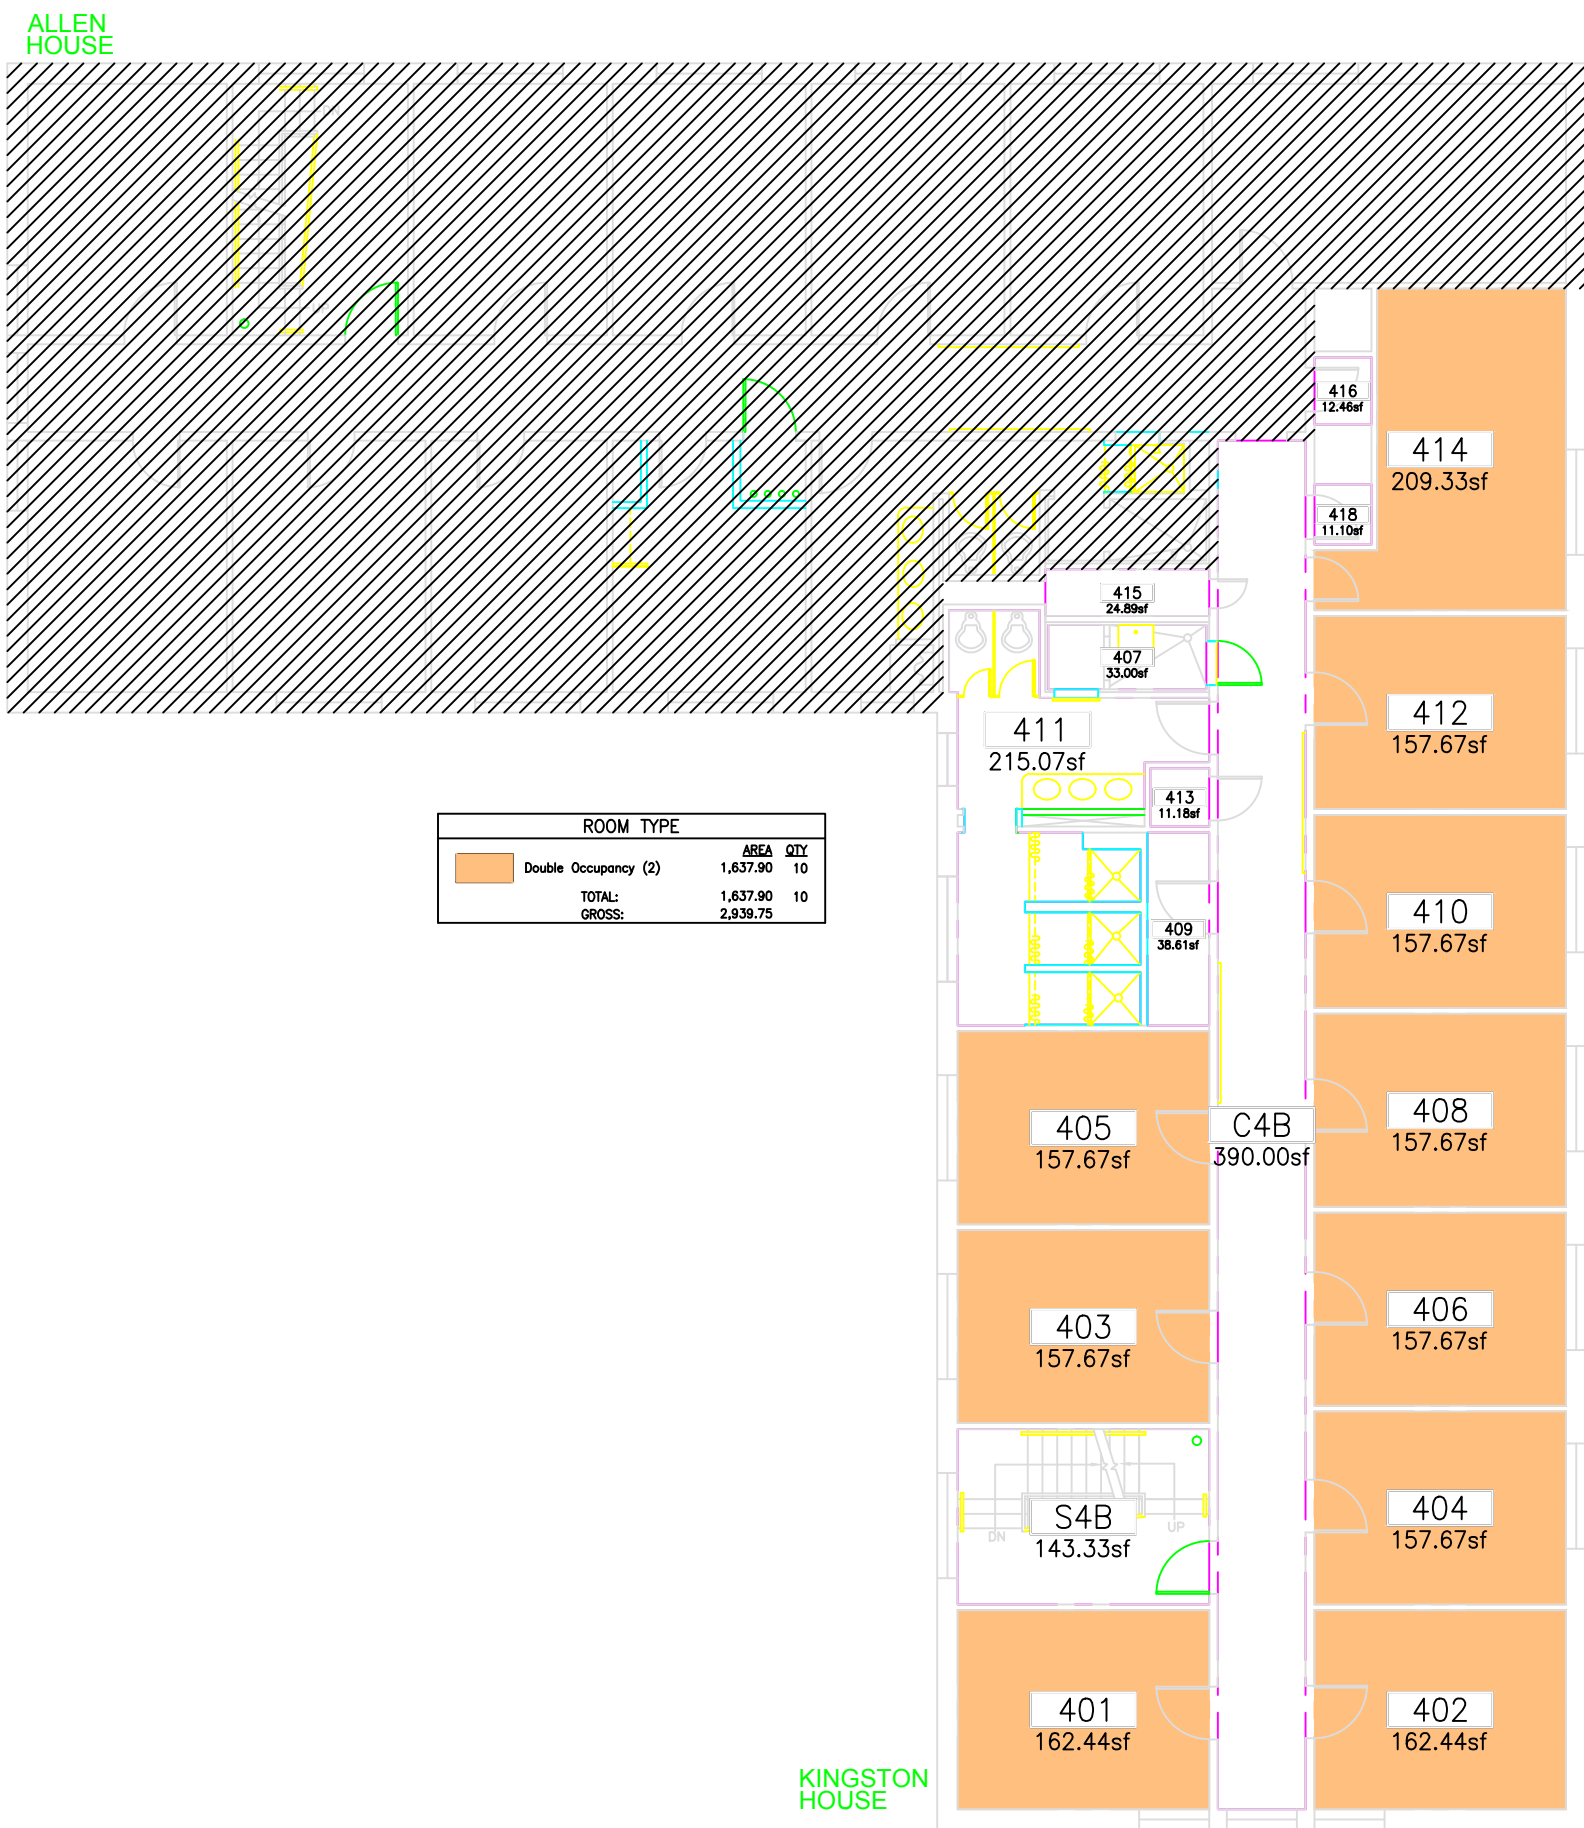

ROOM TYPE		
	AREA	QTY
Double Occupancy (2)	1,256.56	8
Resident Assistant (1)	134.20	1
Triple Occupancy (3)	228.56	1
TOTAL:	1,619.32	10
GROSS:	2,745.92	

University of Connecticut 0258A Towers Dorms Bldg 6 - 02 - Allen

ALLEN
HOUSE

ROOM TYPE		
	AREA	QTY
Double Occupancy (2)	1,256.56	8
Resident Assistant (1)	134.20	1
Triple Occupancy (3)	228.56	1
TOTAL:	1,619.32	10
GROSS:	2,745.92	

KINGSTON
HOUSE

ALLEN
HOUSE

ROOM TYPE		
	AREA	QTY
Double Occupancy (2)	1,256.56	8
Resident Assistant (1)	134.20	1
Triple Occupancy (3)	228.56	1
TOTAL:	1,619.32	10
GROSS:	2,745.92	

KINGSTON
HOUSE

ALLEN HOUSE

KINGSTON HOUSE

REVISED: 5/17/17
 BY: B. WHOOLEY

0258B UConn Towers Building 6 -Kingston- 03

University of Connecticut 0258B Towers Dorms Bldg 6 - 04 - Kingston