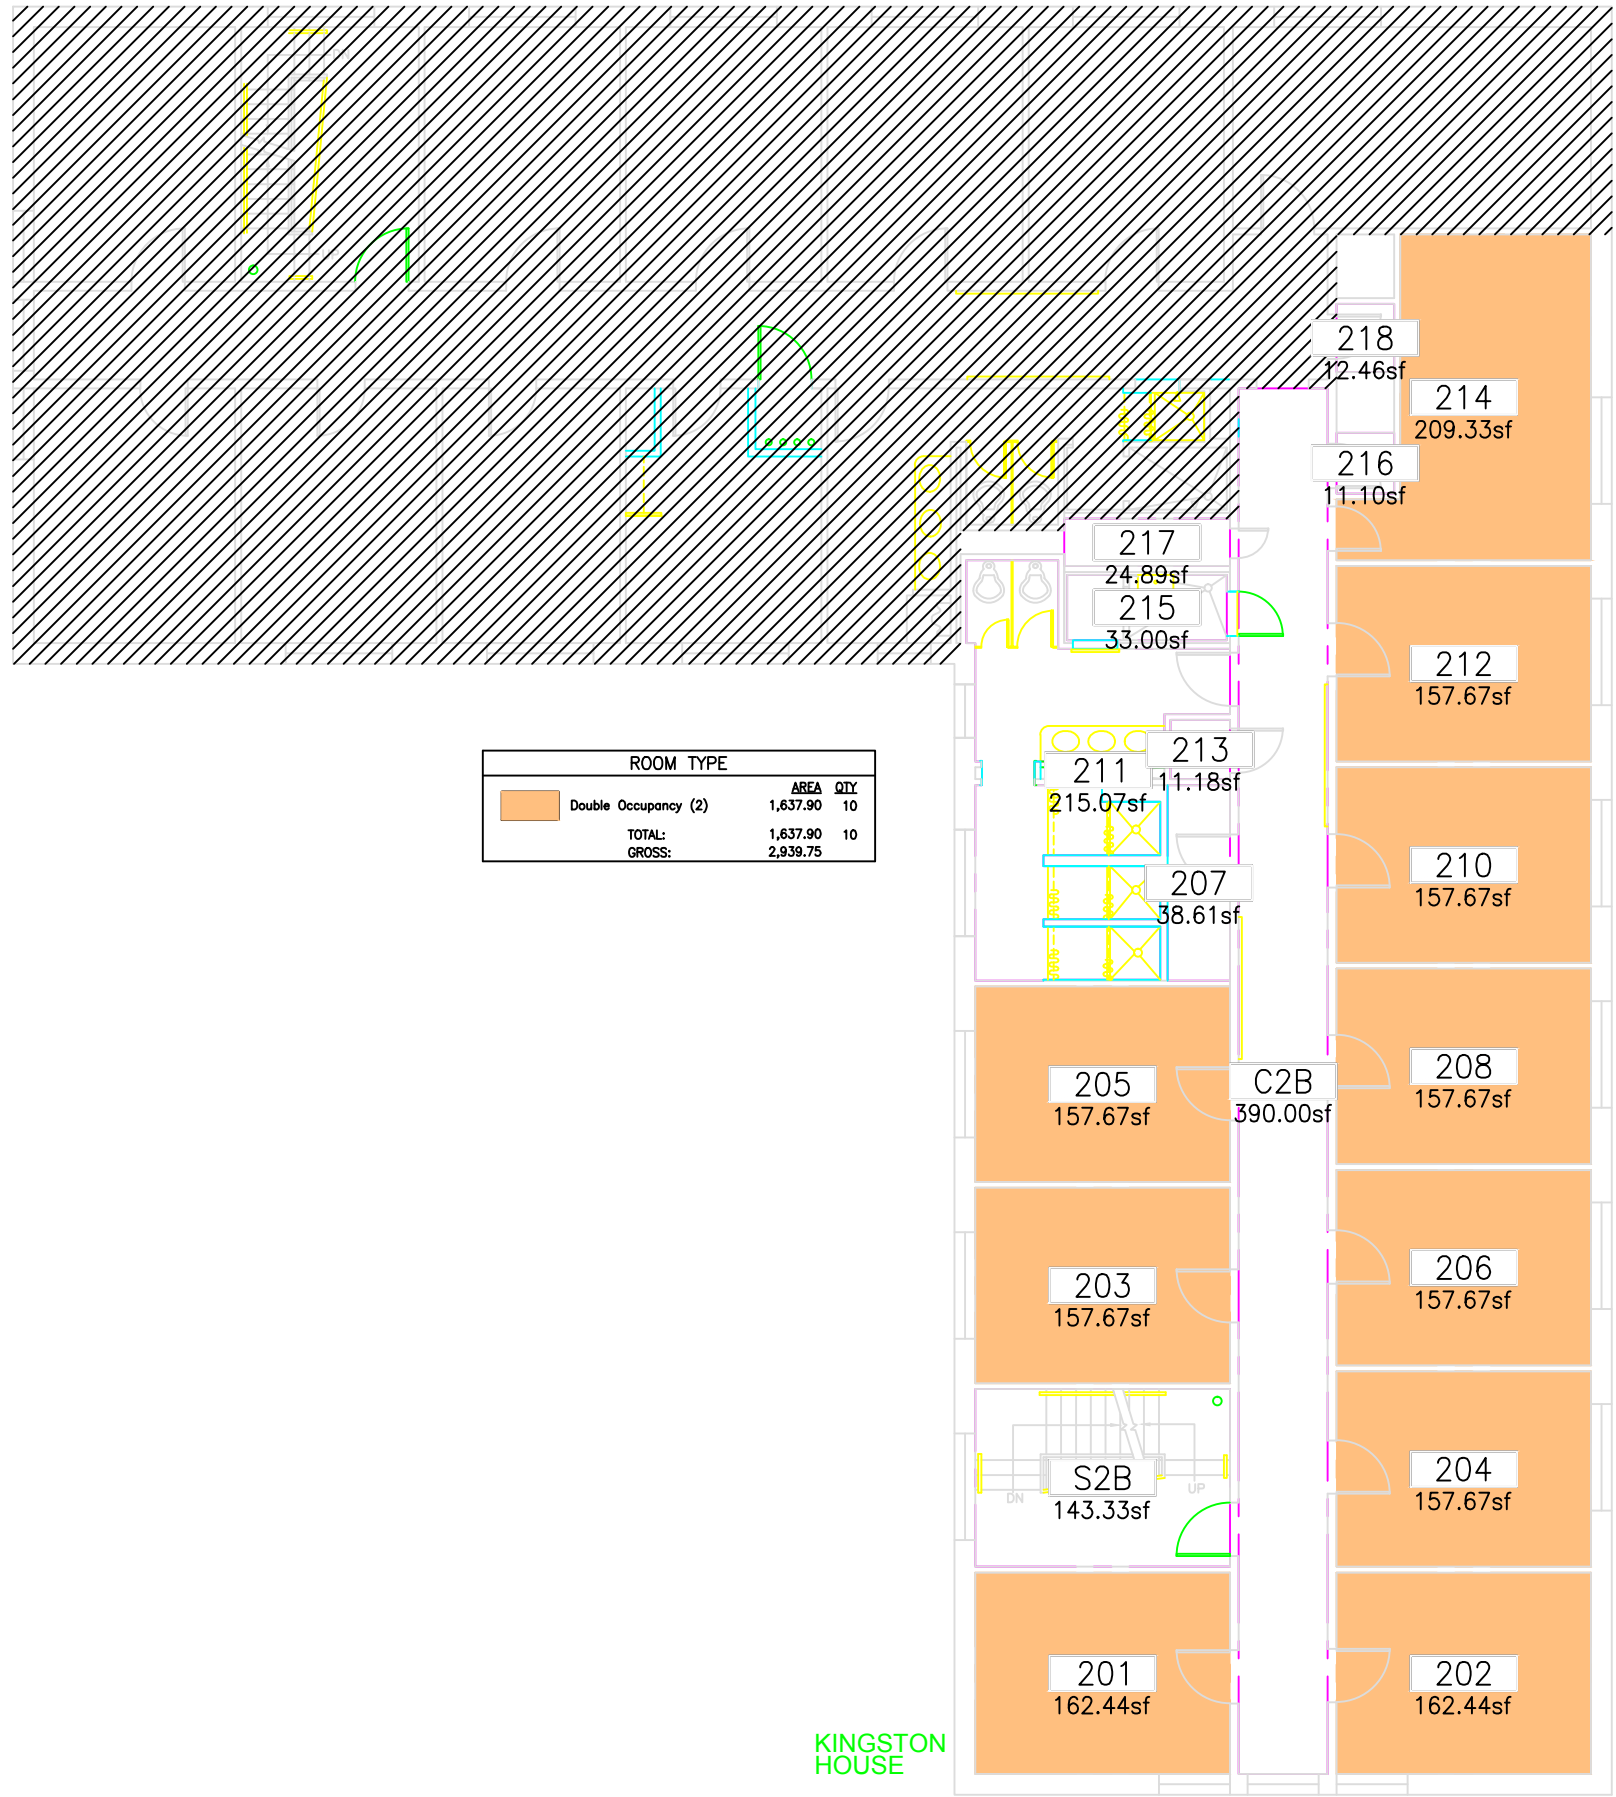

ROOM TYPE		
	AREA	QTY
Double Occupancy (2)	1,256.56	8
Resident Assistant (1)	134.20	1
Triple Occupancy (3)	228.56	1
TOTAL:	1,619.32	10
GROSS:	2,745.92	

University of Connecticut 0258A Towers Dorms Bldg 6 - 02 - Allen

ALLEN
HOUSE

ROOM TYPE		
	AREA	QTY
Double Occupancy (2)	1,256.56	8
Resident Assistant (1)	134.20	1
Triple Occupancy (3)	228.56	1
TOTAL:	1,619.32	10
GROSS:	2,745.92	

KINGSTON
HOUSE

ALLEN
HOUSE

ROOM TYPE		
	AREA	QTY
Double Occupancy (2)	1,256.56	8
Resident Assistant (1)	134.20	1
Triple Occupancy (3)	228.56	1
TOTAL:	1,619.32	10
GROSS:	2,745.92	

KINGSTON
HOUSE

ALLEN HOUSE

KINGSTON HOUSE

REVISED: 5/17/17
 BY: B. WHOOLEY

0258B UConn Towers Building 6 -Kingston- 03

University of Connecticut 0258B Towers Dorms Bldg 6 - 04 - Kingston