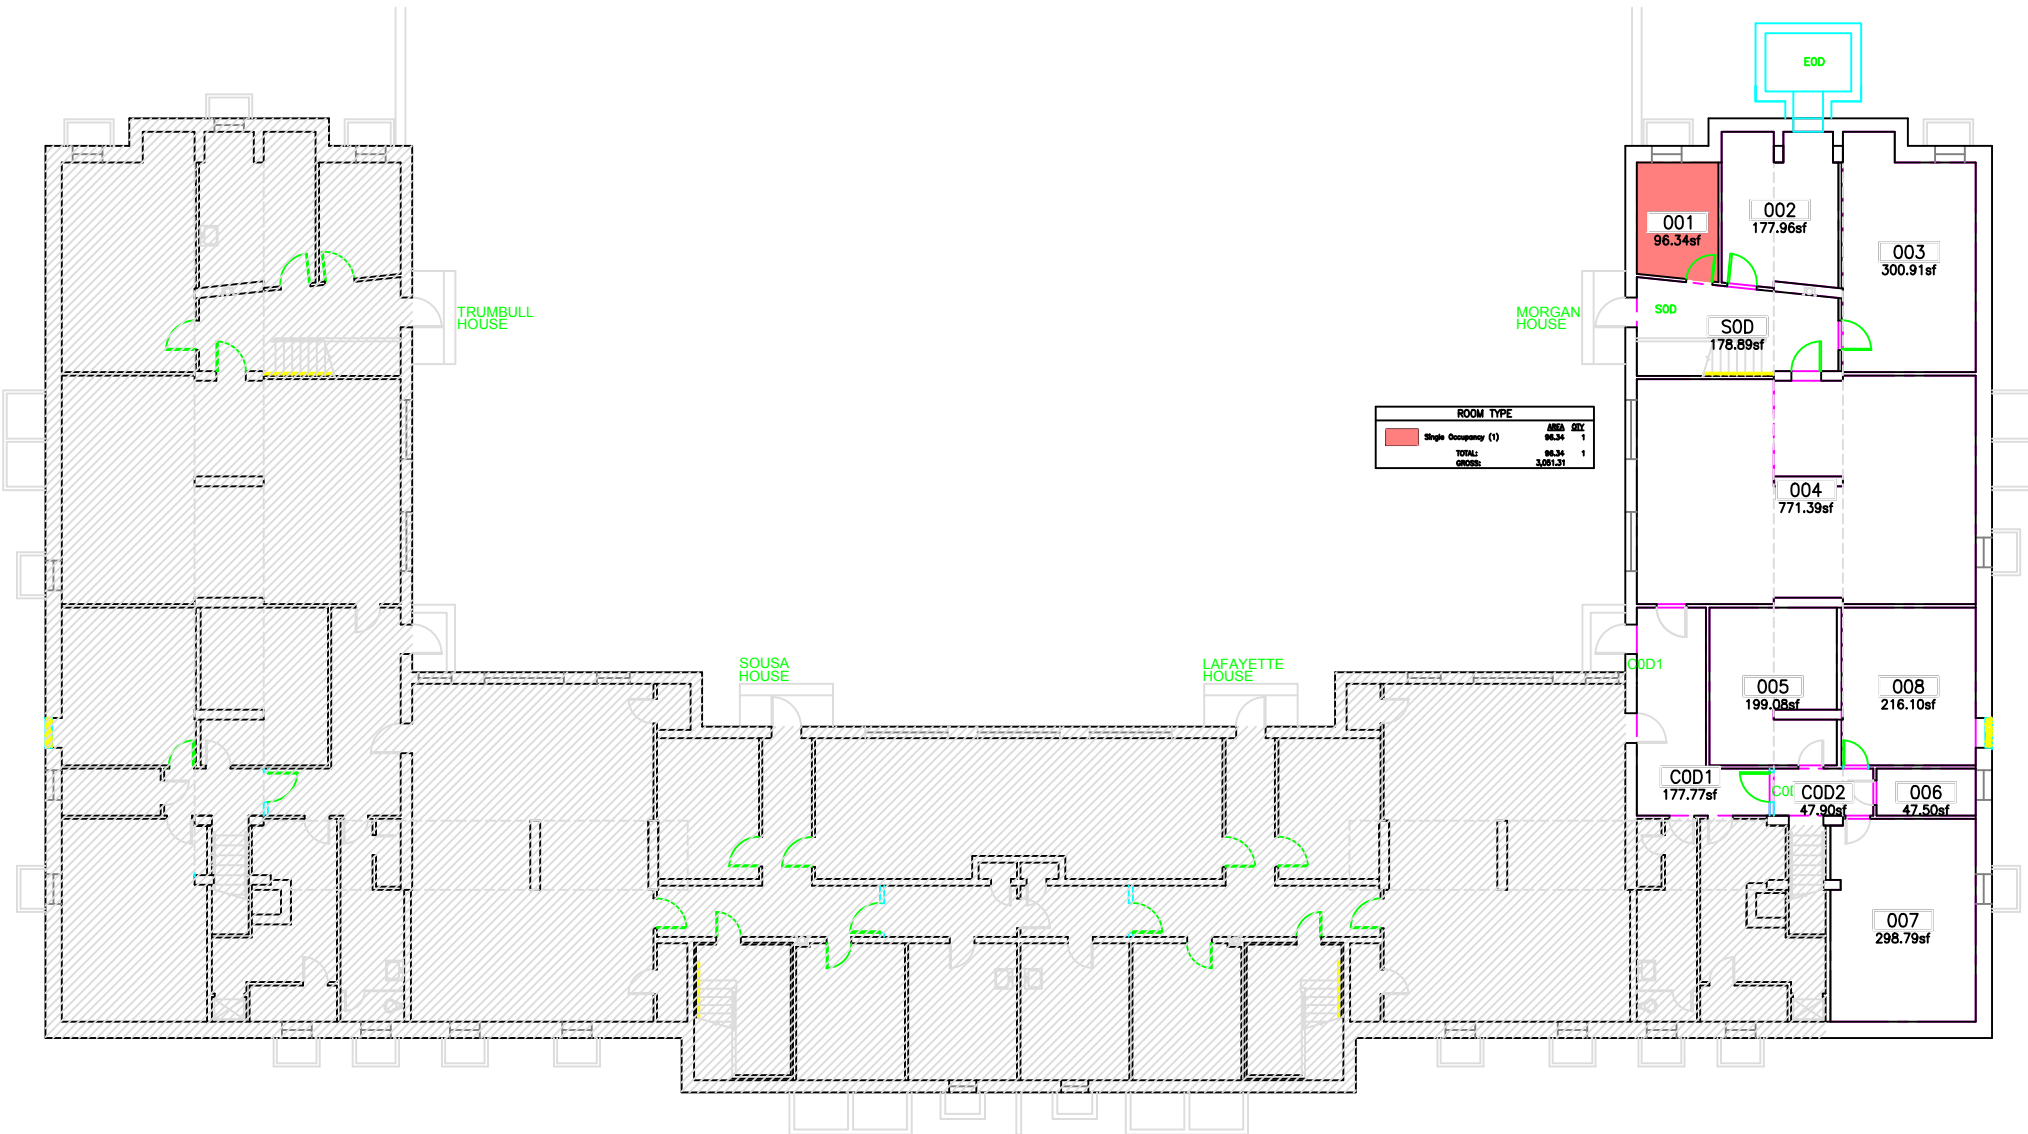

University of Connecticut 0255C Towers Dorms Bldg 3 - 02 - LaFayette

University of Connecticut 0255C Towers Dorms Bldg 3 - 03 - LaFayette

University of Connecticut 0255C Towers Dorms Bldg 3 - 04 - LaFayette

University of Connecticut 0255D Towers Dorms Bldg 3 - 00 - Morgan

University of Connecticut 0255D Towers Dorms Bldg 3 - 02 - Morgan

University of Connecticut 0255D Towers Dorms Bldg 3 - 03 - Morgan

University of Connecticut 0255D Towers Dorms Bldg 3 - 04 - Morgan