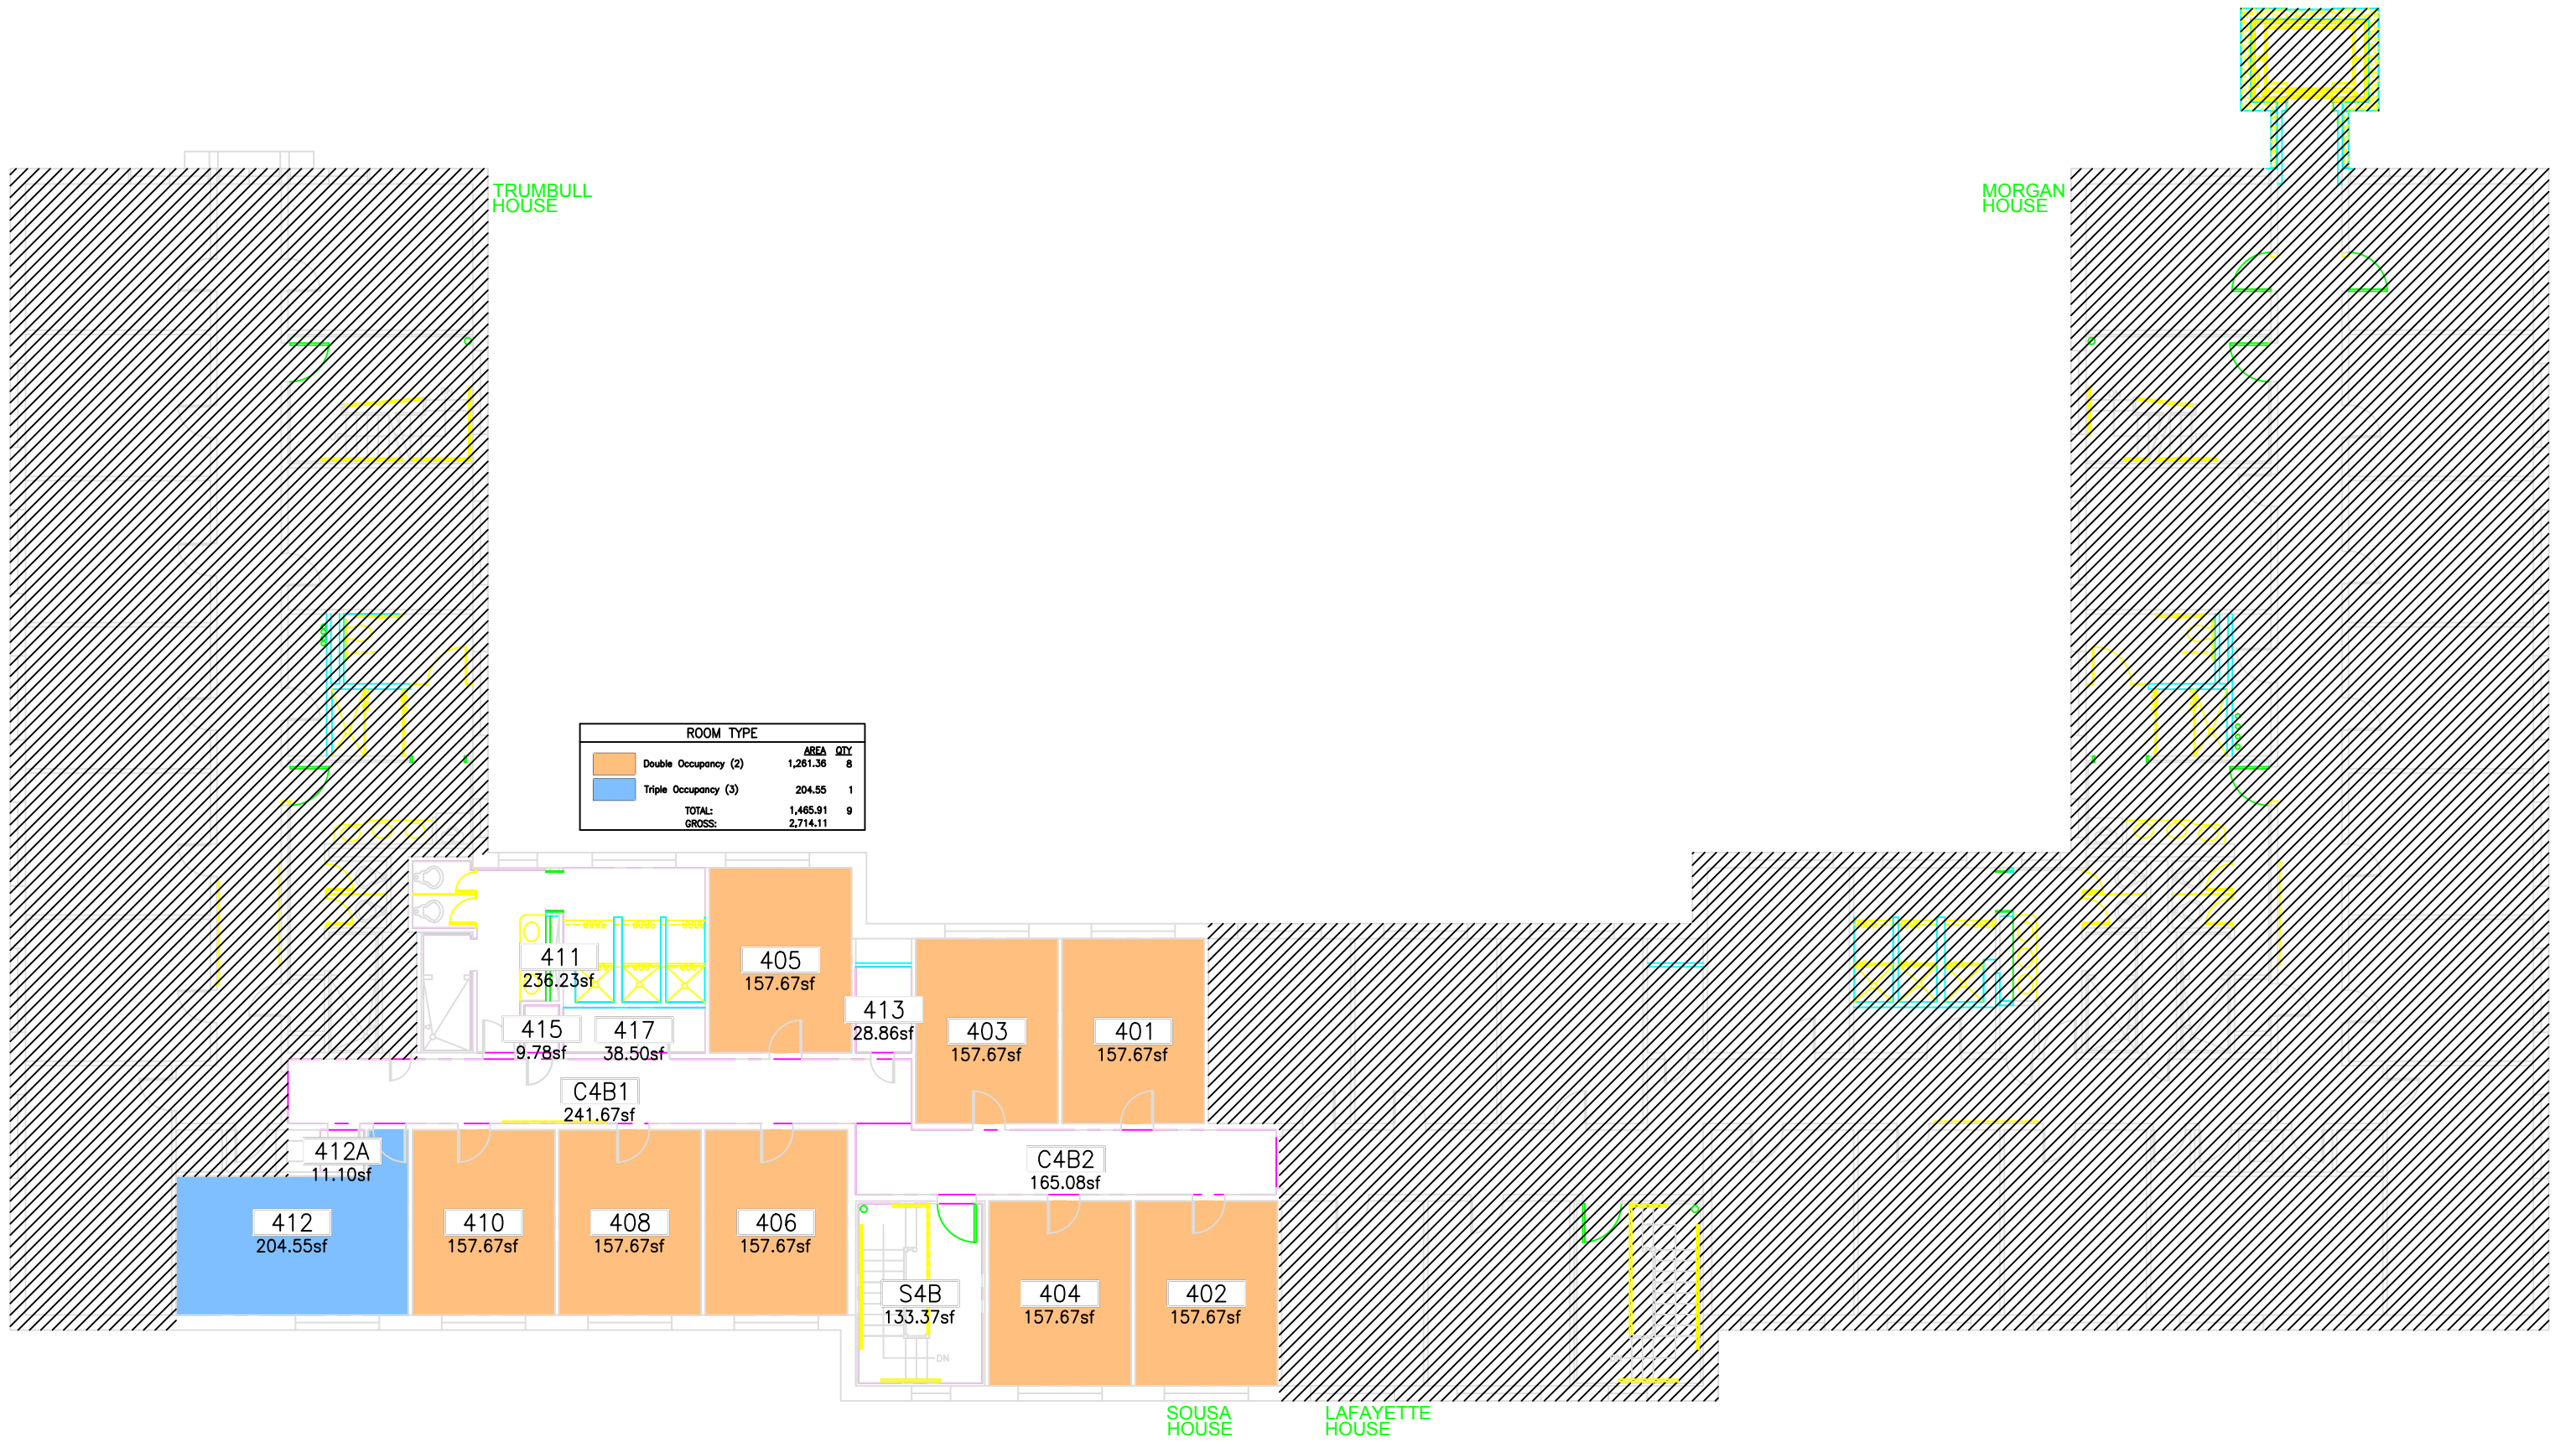

University of Connecticut 0255A Towers Dorms Bldg 3 - 02 - Trumbull

University of Connecticut 0255A Towers Dorms Bldg 3 - 03 - Trumbull

University of Connecticut 0255A-Towers Dorms Bldg 3 - 04 - Trumbull

University of Connecticut 0255B Towers Dorms Bldg 3 - 02 - Sousa

University of Connecticut 0255B Towers Dorms Bldg 3 - 03 - Sousa

University of Connecticut 0255B Towers Dorms Bldg 3 - 04 Sousa